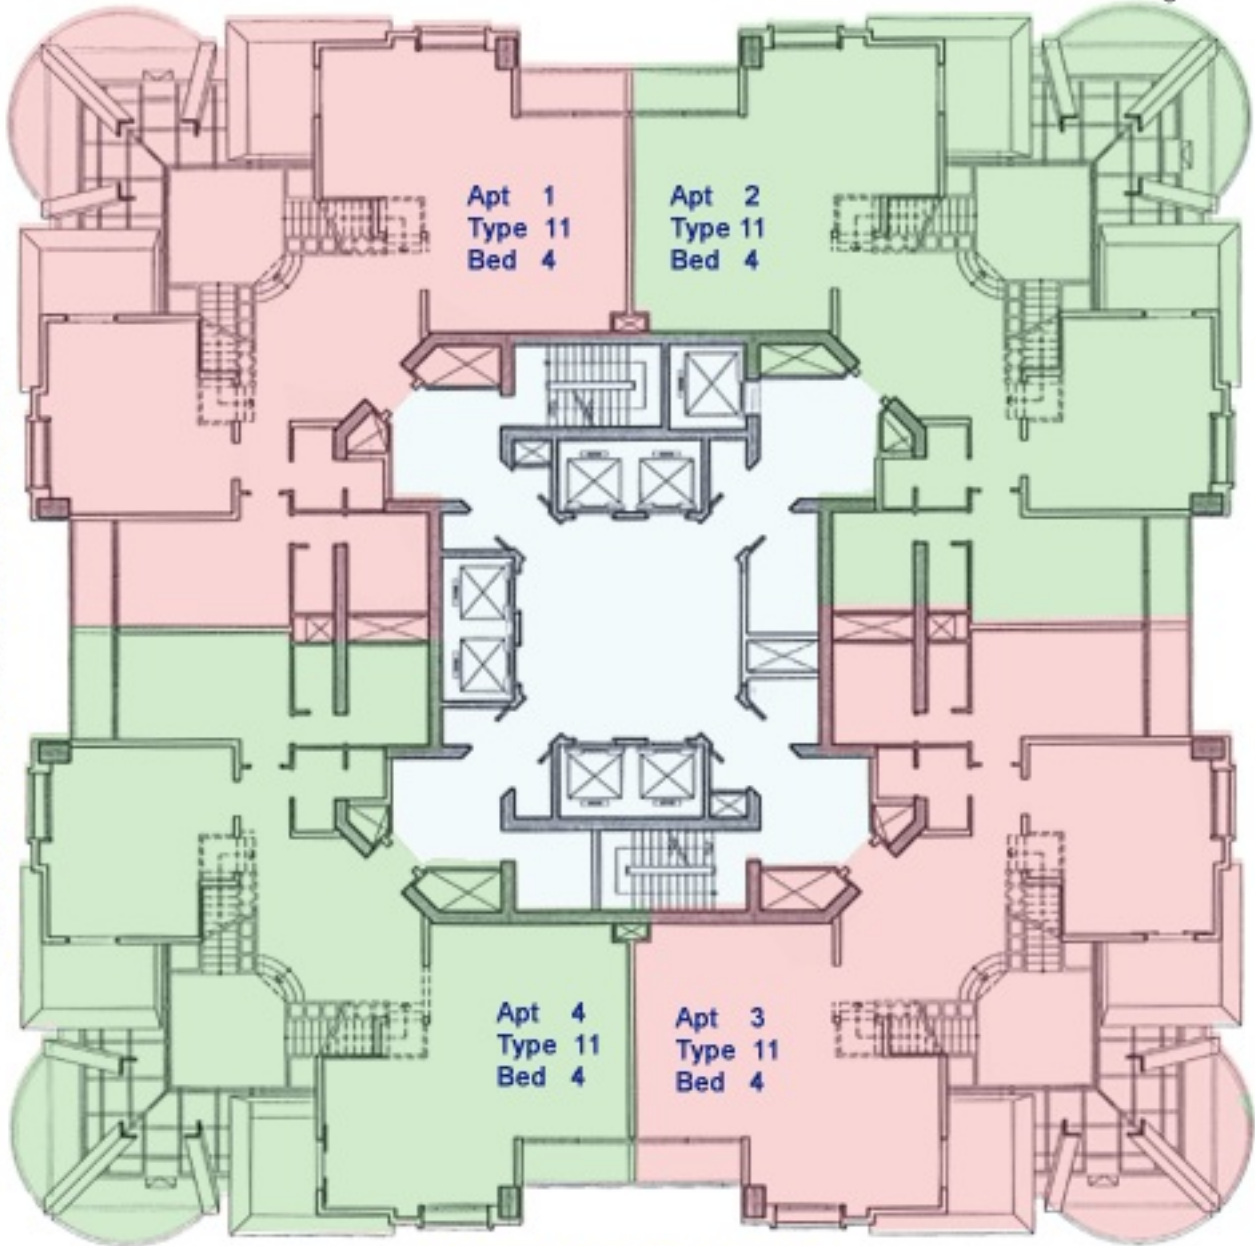

Type 11 - Four Bedroom Duplex Apartment -
Total Lower and Upper Apartment Area : 4,619 Sq.Ft.

Lower Apartment Area: 2,345 Sq.Ft.,
Balcony Area: 213 Sq.Ft., Total Area: 2,558 Sq.Ft.

Type 11 - Four Bedroom Duplex Apartment -
Total Lower and Upper Apartment Area : 4,619 Sq.Ft.

Upper Apartment Area: 2,061 Sq.Ft.,
Balcony Area: ---- Sq.Ft., Total Area: 2,061 Sq.Ft.

ARABIAN SEA FACING

DUBAI MARINA FACING

MEDIA CITY FACING

GOLF COURSE FACING

ARABIAN SEA FACING

DUBAI MARINA FACING

MEDIA CITY FACING

GOLF COURSE FACING