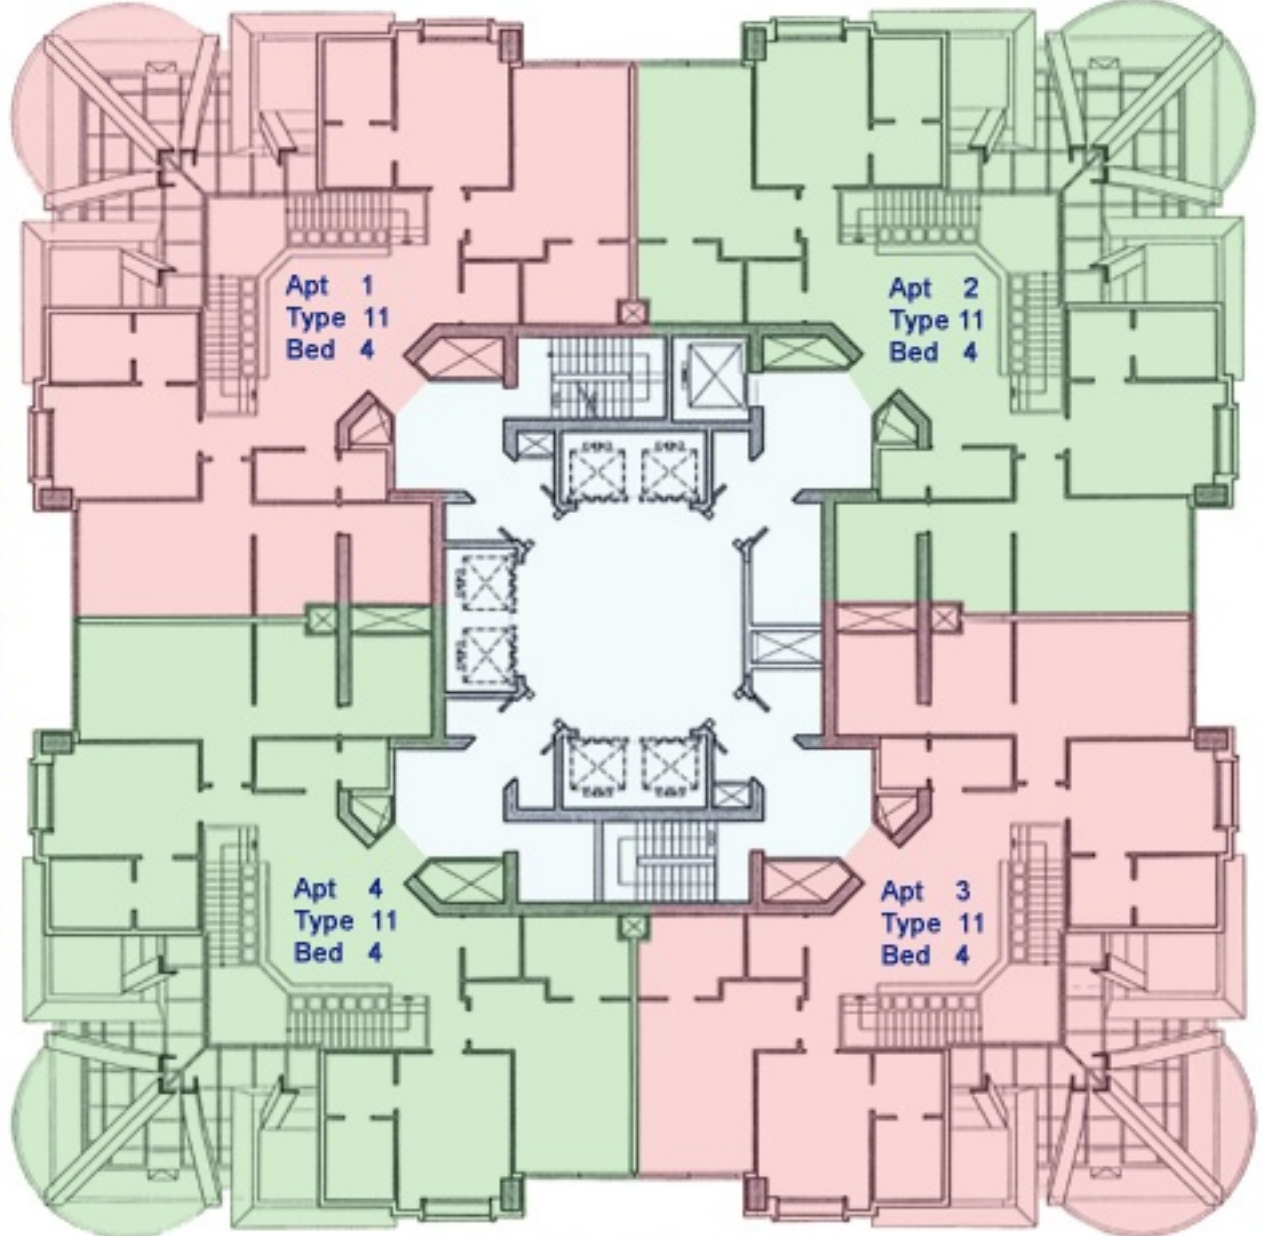

Type 11 - Four Bedroom Duplex Apartment -
Total Lower and Upper Apartment Area : 4,619 Sq.Ft.

Lower Apartment Area: 2,345 Sq.Ft.,
Balcony Area: 213 Sq.Ft., Total Area: 2,558 Sq.Ft.

Type 11 - Four Bedroom Duplex Apartment -
Total Lower and Upper Apartment Area : 4,619 Sq.Ft.

Upper Apartment Area: 2,061 Sq.Ft.,
Balcony Area: ---- Sq.Ft., Total Area: 2,061 Sq.Ft.

ARABIAN SEA FACING

DUBAI MARINA FACING

MEDIA CITY FACING

GOLF COURSE FACING

ARABIAN SEA FACING

DUBAI MARINA FACING

MEDIA CITY FACING

GOLF COURSE FACING