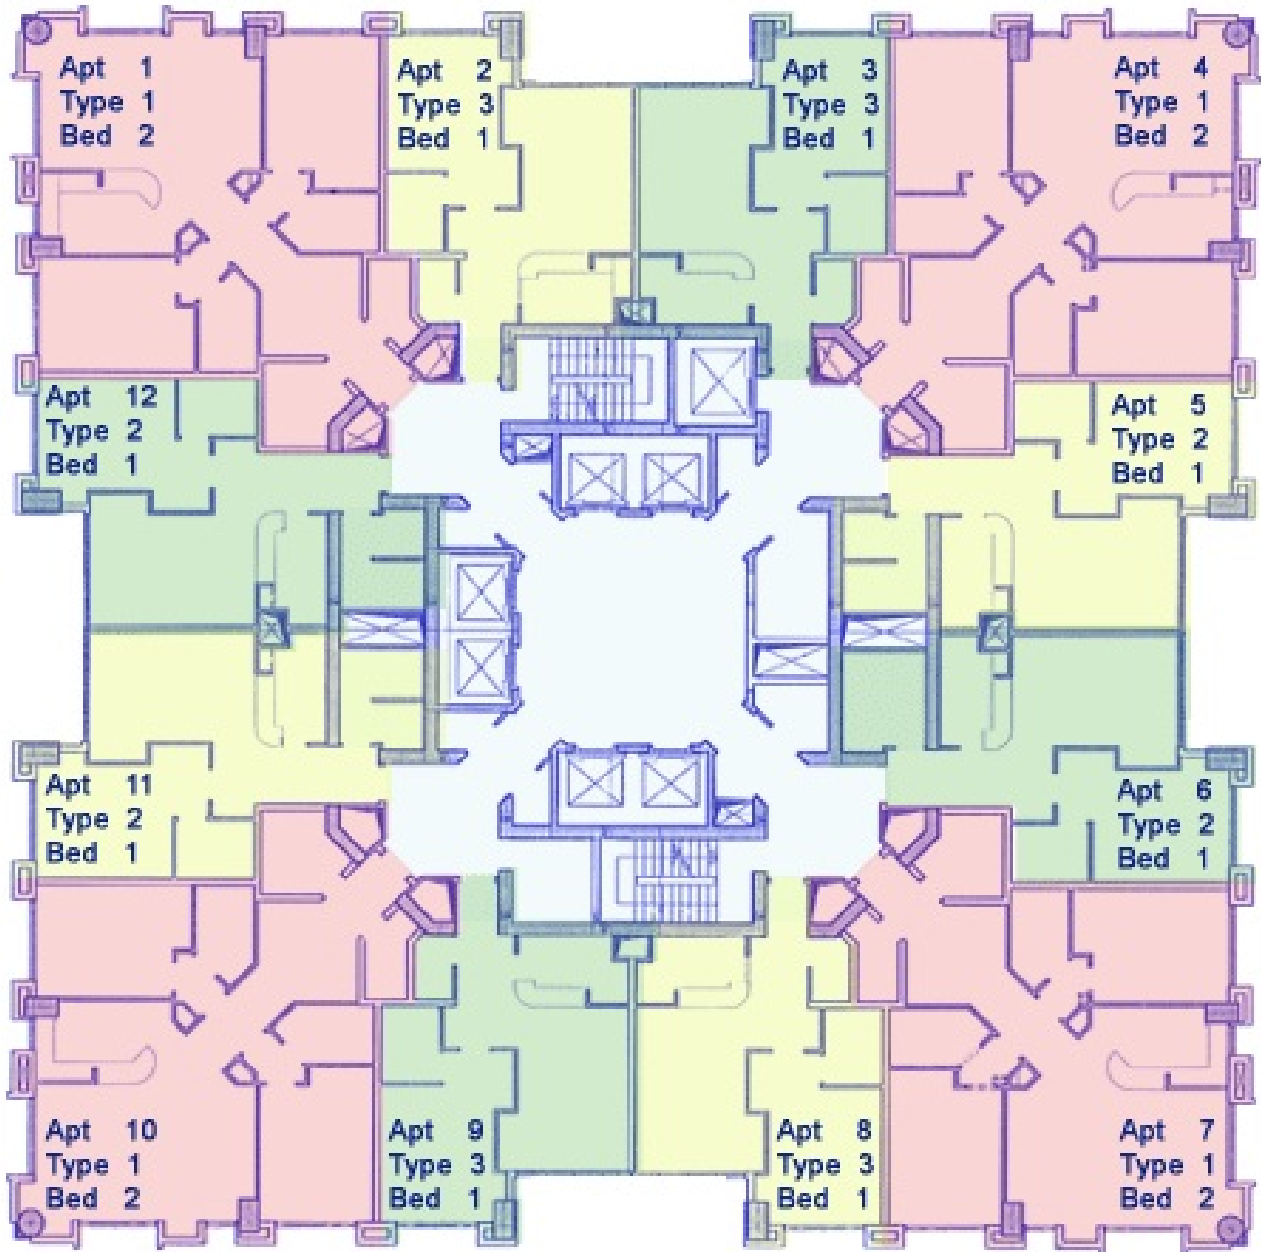

Type 1 - Two Bedroom - Total Area: 1,431 Sq.Ft.

ARABIAN SEA FACING

DUBAI MARINA FACING

MEDIA CITY FACING

GOLF COURSE FACING

ARABIAN SEA FACING

DUBAI MARINA FACING

MEDIA CITY FACING

GOLF COURSE FACING