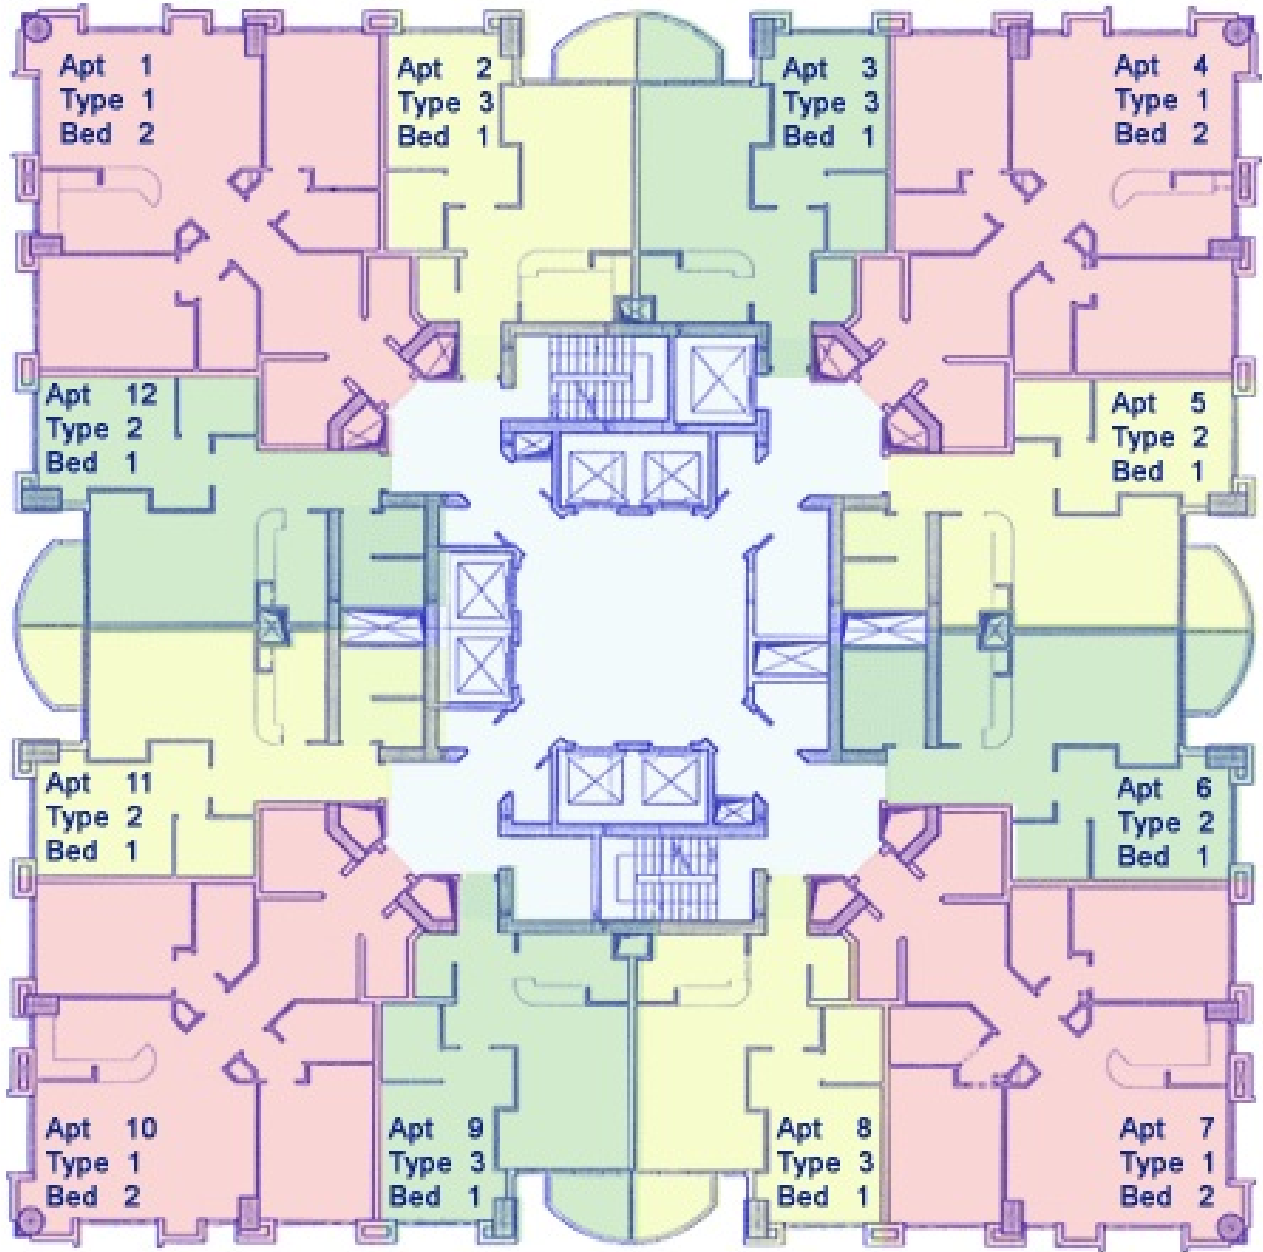

Type 1 - Two Bedroom - Total Area: 1,431 Sq.Ft.

ARABIAN SEA FACING

DUBAI MARINA FACING

MEDIA CITY FACING

GOLF COURSE FACING

ARABIAN SEA FACING

DUBAI MARINA FACING

MEDIA CITY FACING

GOLF COURSE FACING