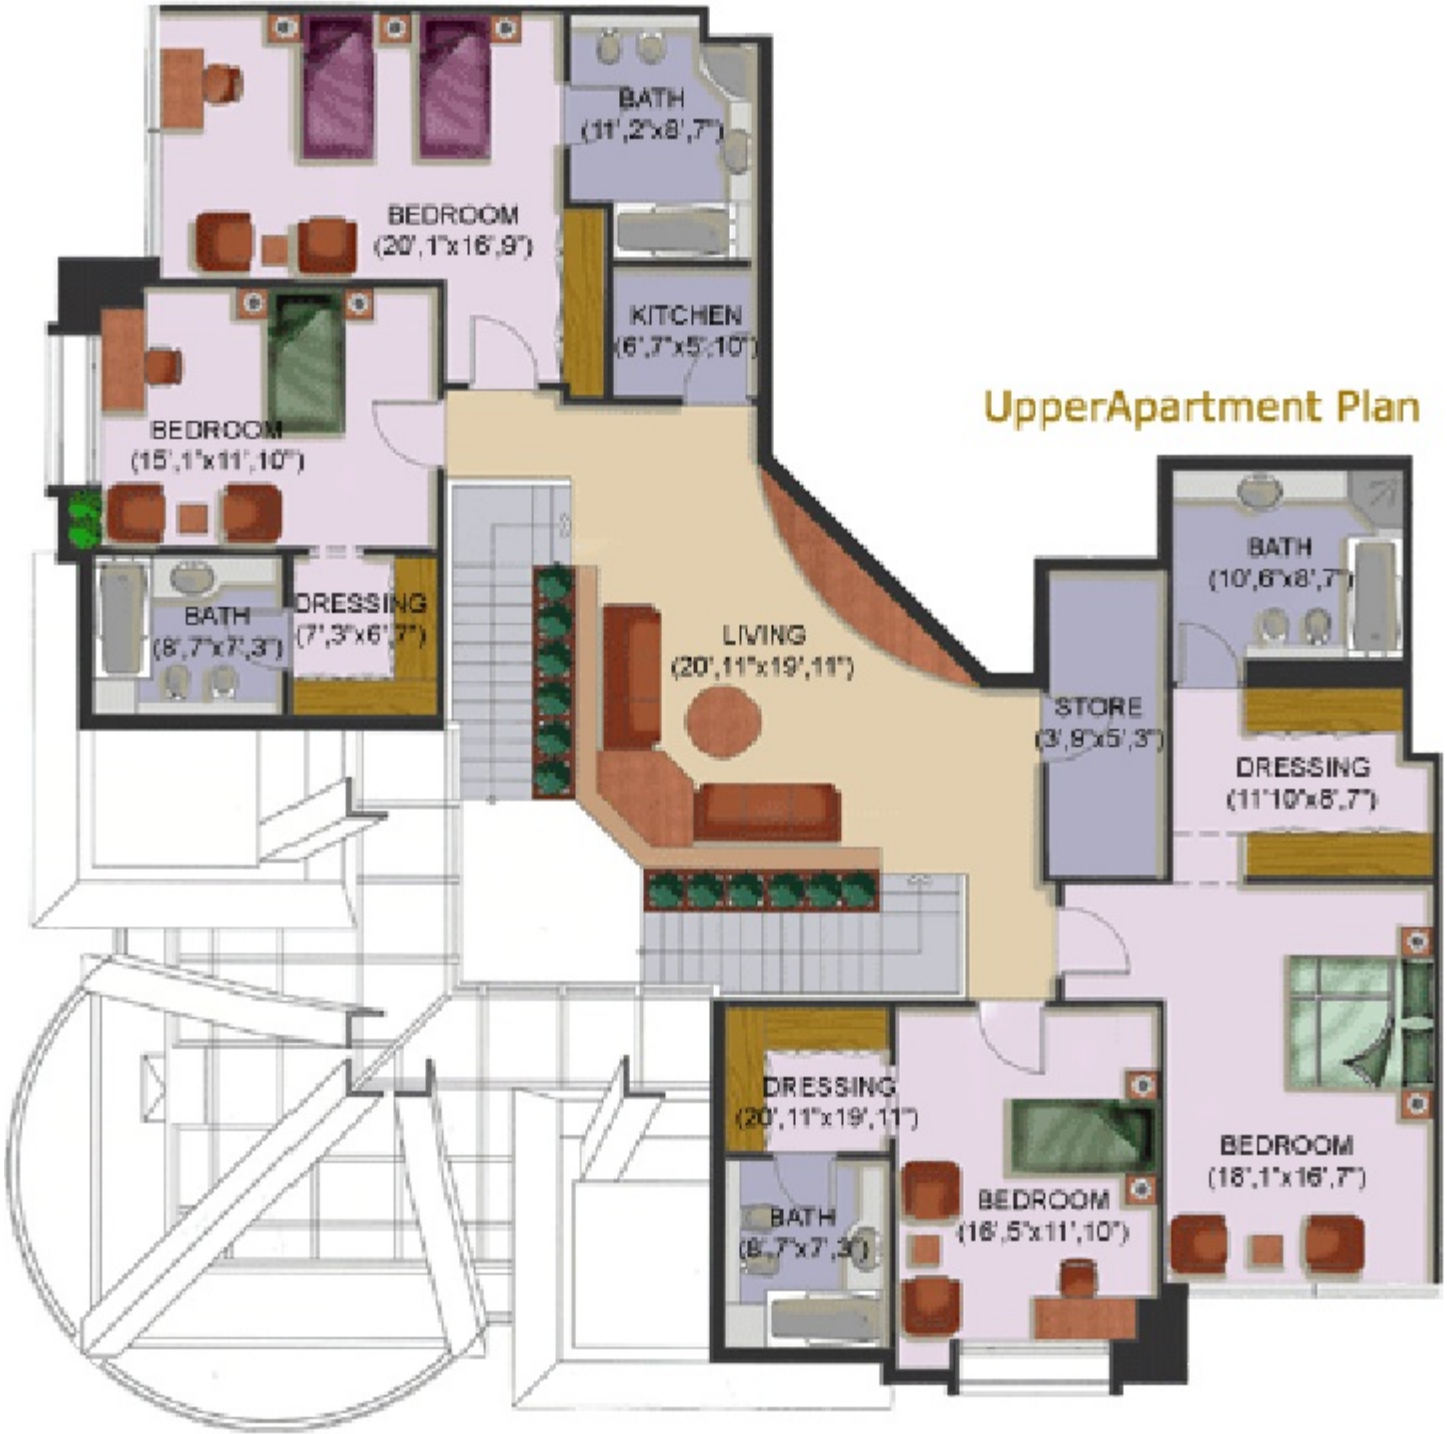

Type 11 - Four Bedroom Duplex Apartment -  
Total Lower and Upper Apartment Area : 4,619 Sq.Ft.

Lower Apartment Area: 2,345 Sq.Ft.,  
Balcony Area: 213 Sq.Ft., Total Area: 2,558 Sq.Ft.

Lower Apartment Plan

Type 11 - Four Bedroom Duplex Apartment -  
Total Lower and Upper Apartment Area : 4,619 Sq.Ft.

Upper Apartment Area: 2,061 Sq.Ft.,  
Balcony Area: ---- Sq.Ft., Total Area: 2,061 Sq.Ft.

ARABIAN SEA FACING