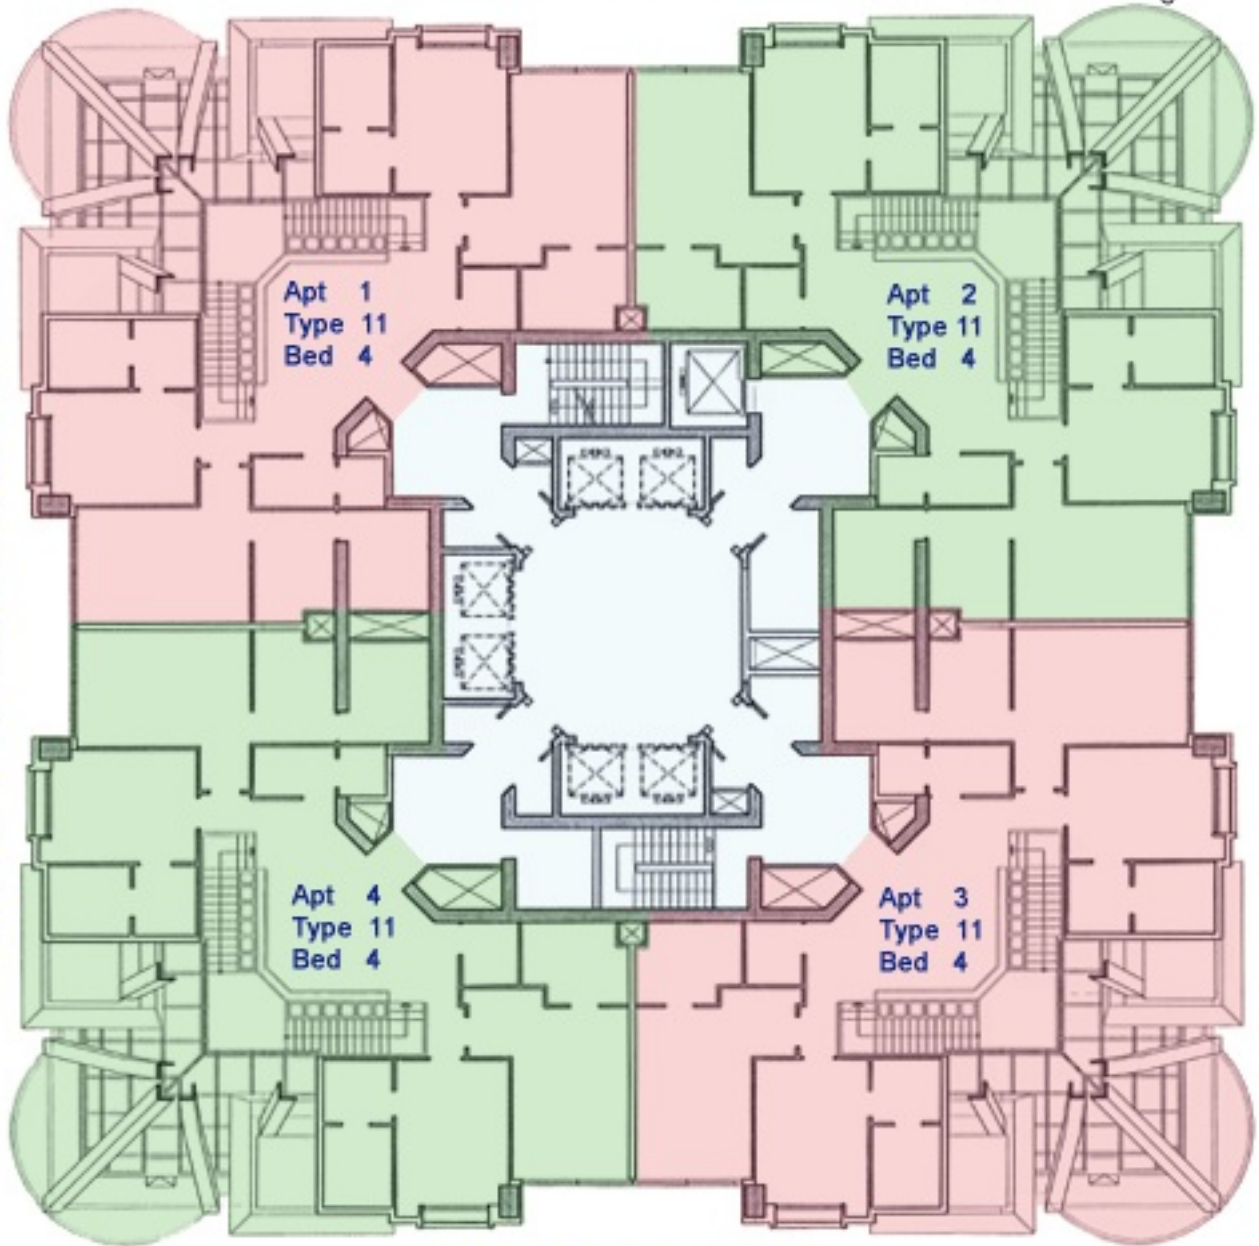

Type 11 - Four Bedroom Duplex Apartment -  
Total Lower and Upper Apartment Area : 4,619 Sq.Ft.

Lower Apartment Area: 2,345 Sq.Ft.,  
Balcony Area: 213 Sq.Ft., Total Area: 2,558 Sq.Ft.

Lower Apartment Plan

Type 11 - Four Bedroom Duplex Apartment -  
Total Lower and Upper Apartment Area : 4,619 Sq.Ft.

Upper Apartment Area: 2,061 Sq.Ft.,  
Balcony Area: ---- Sq.Ft., Total Area: 2,061 Sq.Ft.

ARABIAN SEA FACING

DUBAI  
MARINA  
FACING

MEDIA  
CITY  
FACING

GOLF COURSE FACING

ARABIAN SEA FACING

DUBAI MARINA FACING

MEDIA CITY FACING

GOLF COURSE FACING