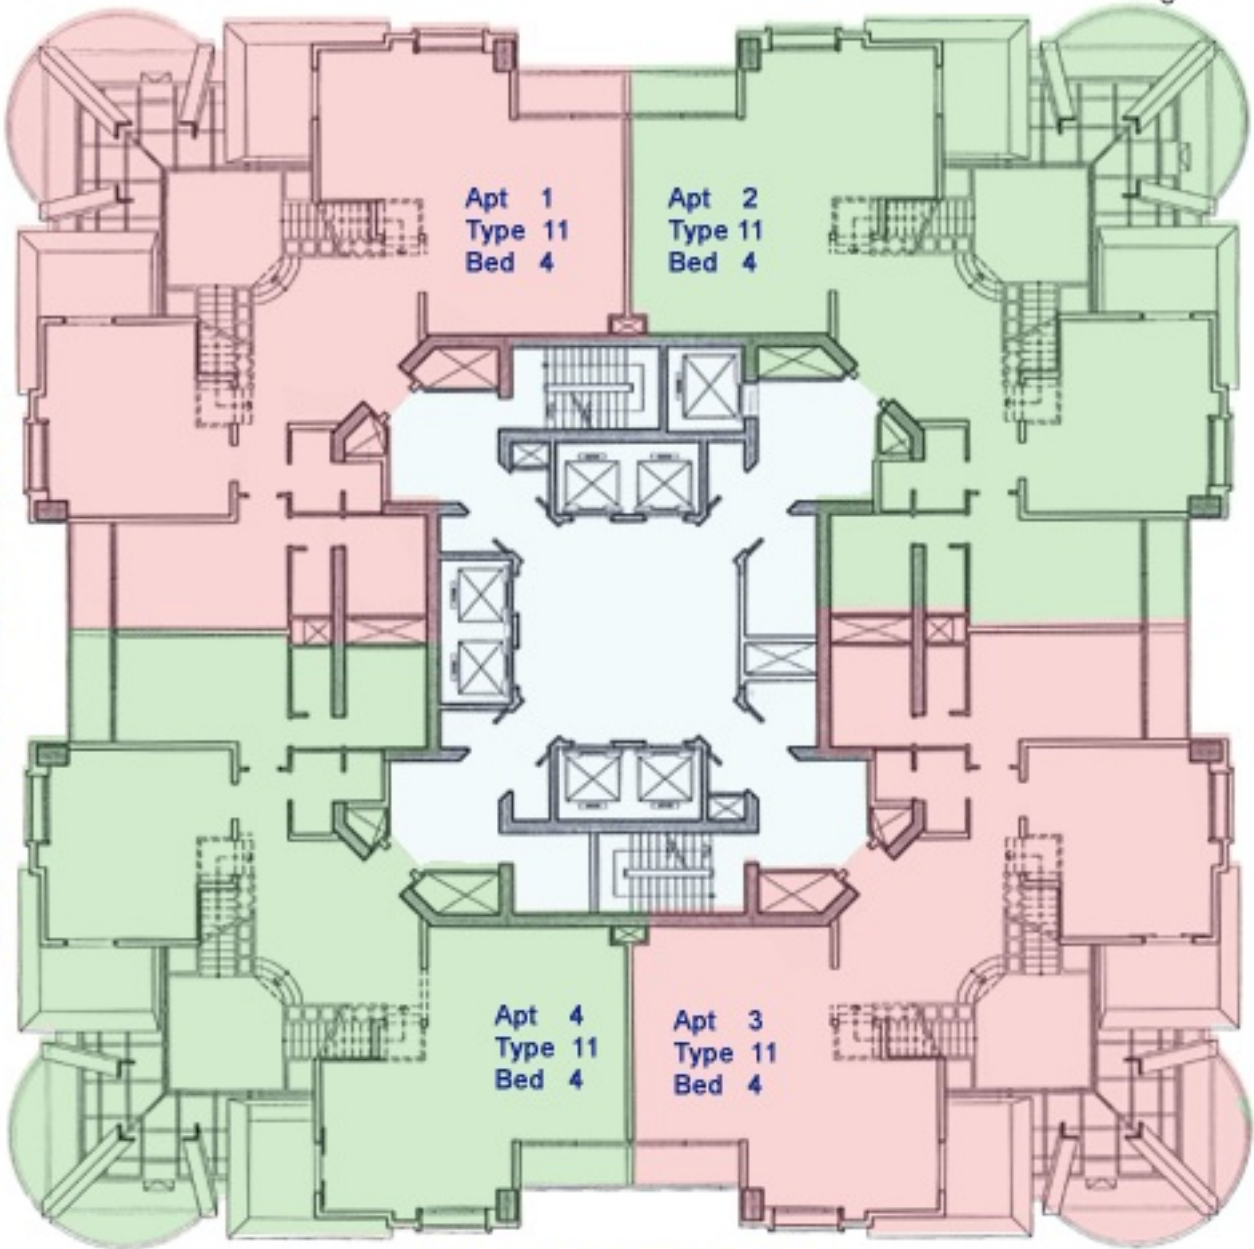

ARABIAN SEA FACING

DUBAI
MARINA
FACING

MEDIA
CITY
FACING

GOLF COURSE FACING