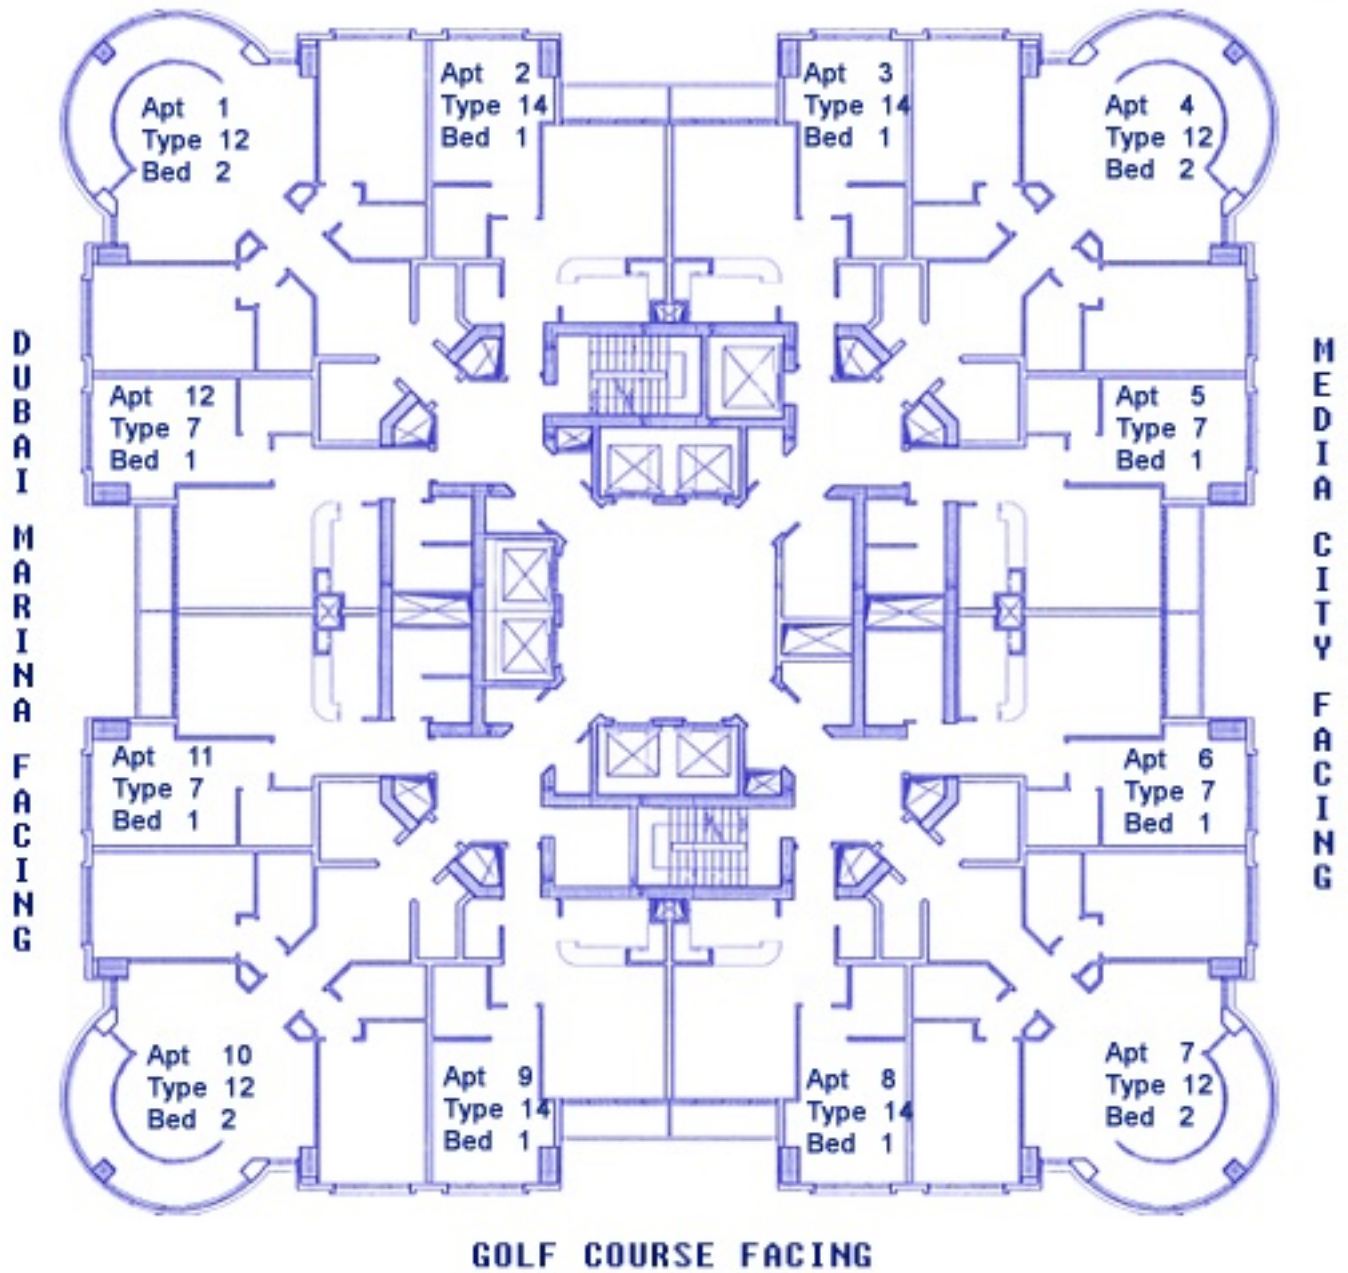

Type 12 - Two Bedroom - Apartment Area: 1,326 Sq.Ft.,
Balcony Area: 149 Sq.Ft., Total Area: 1,475 Sq.Ft.

ARABIAN SEA FACING

ARABIAN SEA FACING

GOLF COURSE FACING