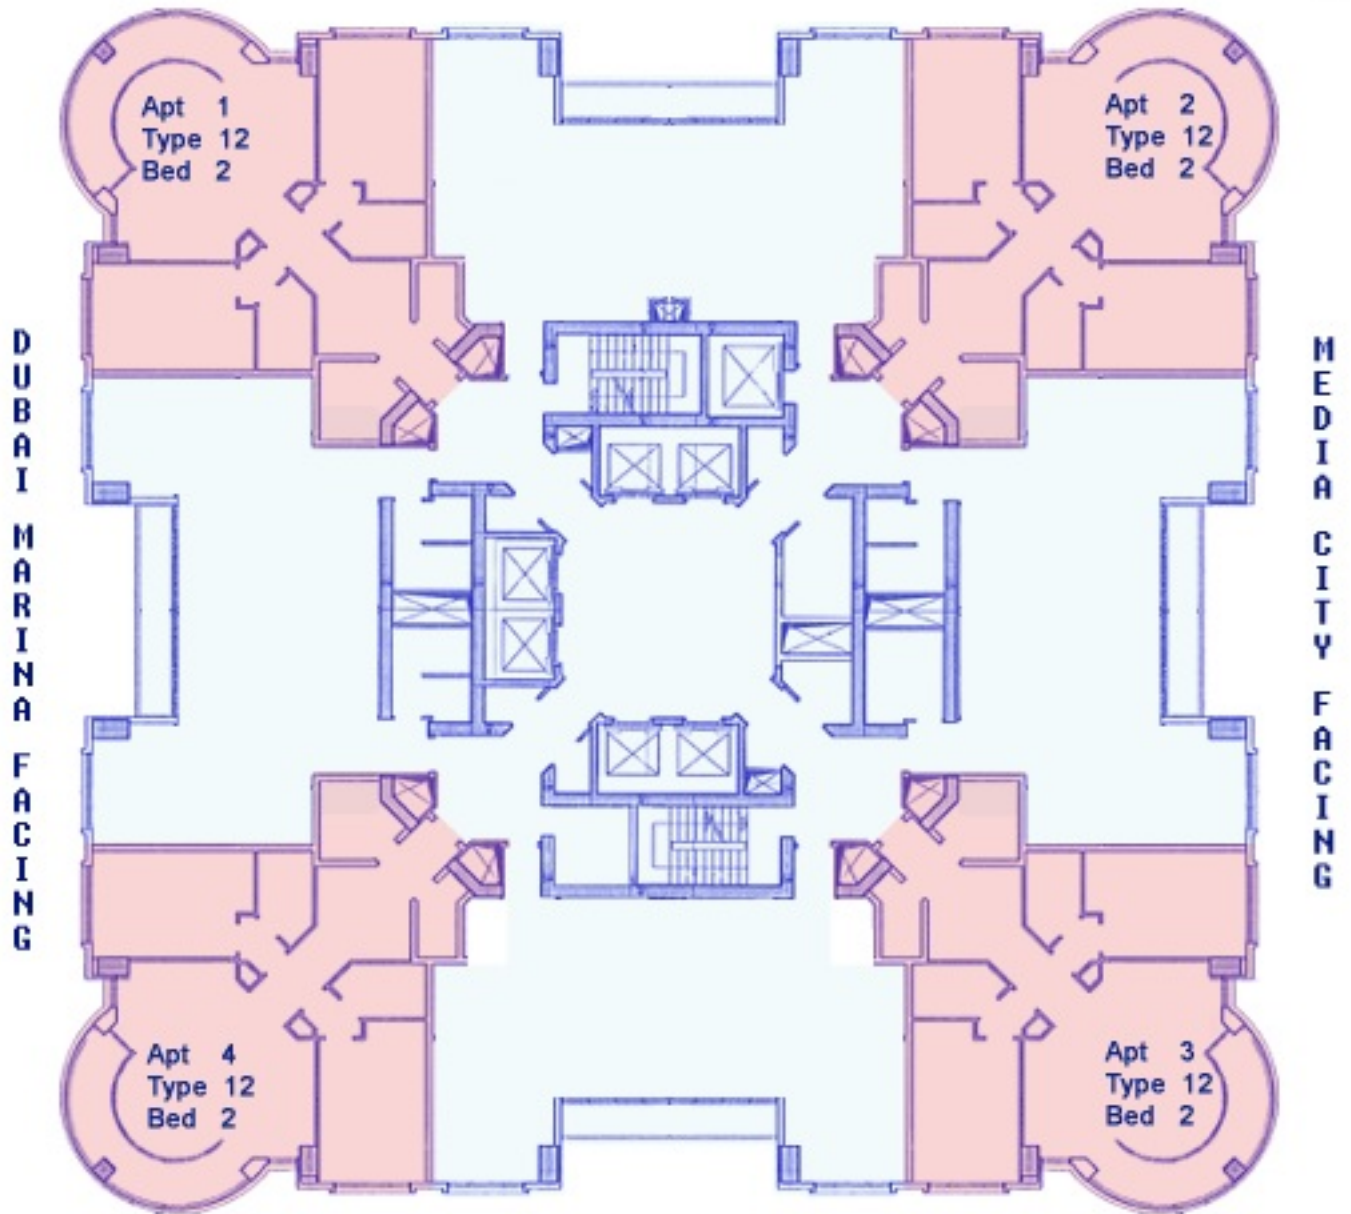

Type 12 - Two Bedroom - Apartment Area: 1,326 Sq.Ft.,
Balcony Area: 149 Sq.Ft., Total Area: 1,475 Sq.Ft.

ARABIAN SEA FACING

ARABIAN SEA FACING

GOLF COURSE FACING