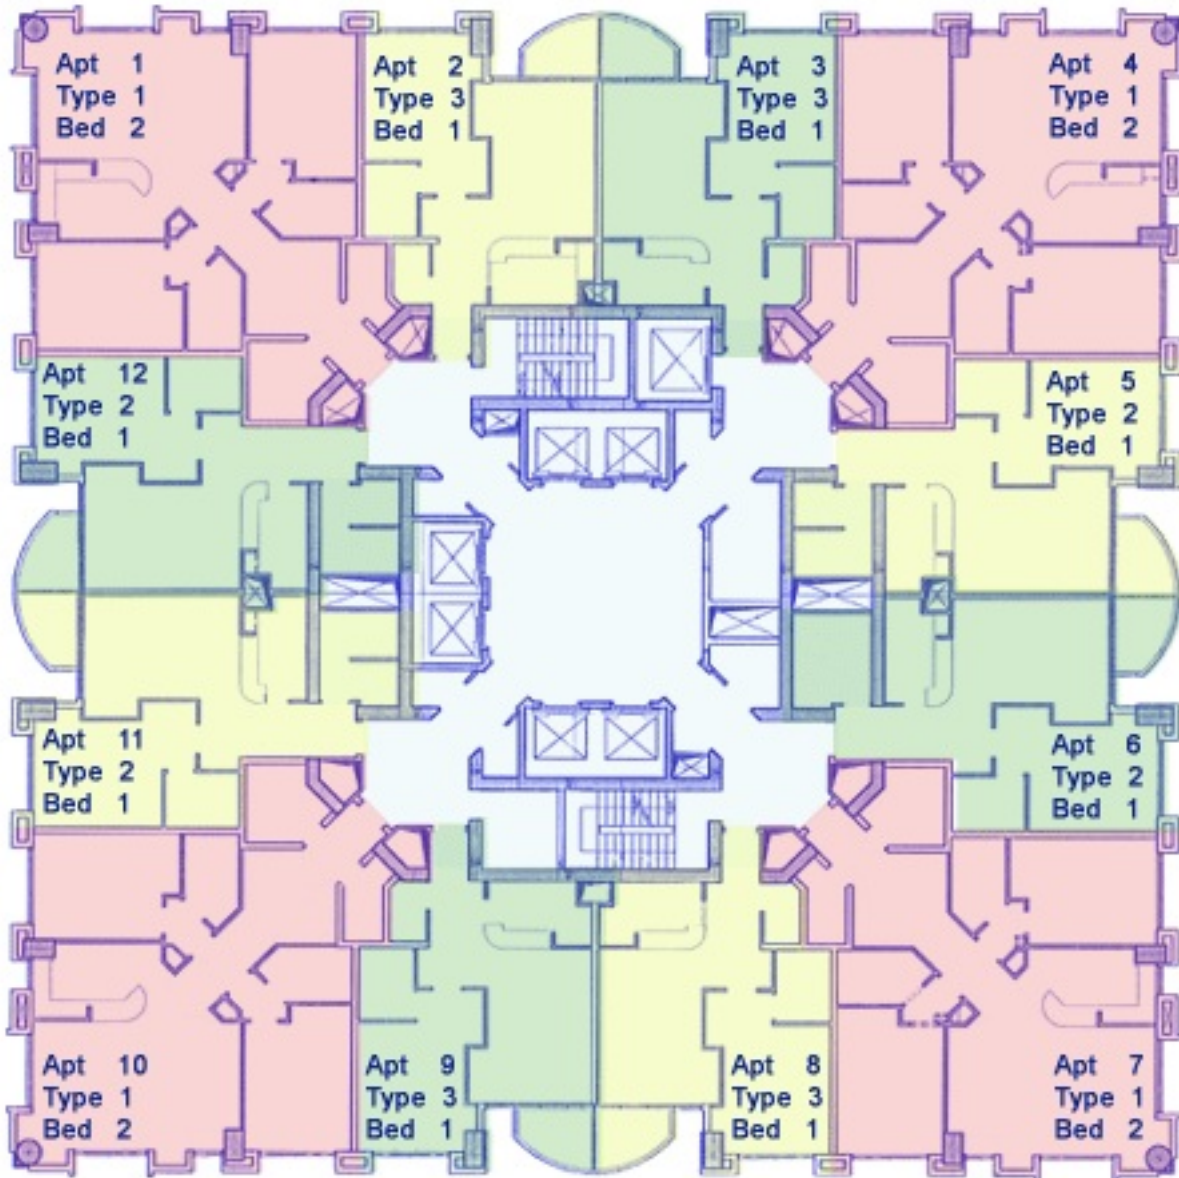

Type 1 - Two Bedroom - Total Area: 1,431 Sq.Ft.

ARABIAN SEA FACING

DUBAI MARINA FACING

MEDIA CITY FACING

GOLF COURSE FACING

ARABIAN SEA FACING

DUBAI MARINA FACING

MEDIA CITY FACING

GOLF COURSE FACING