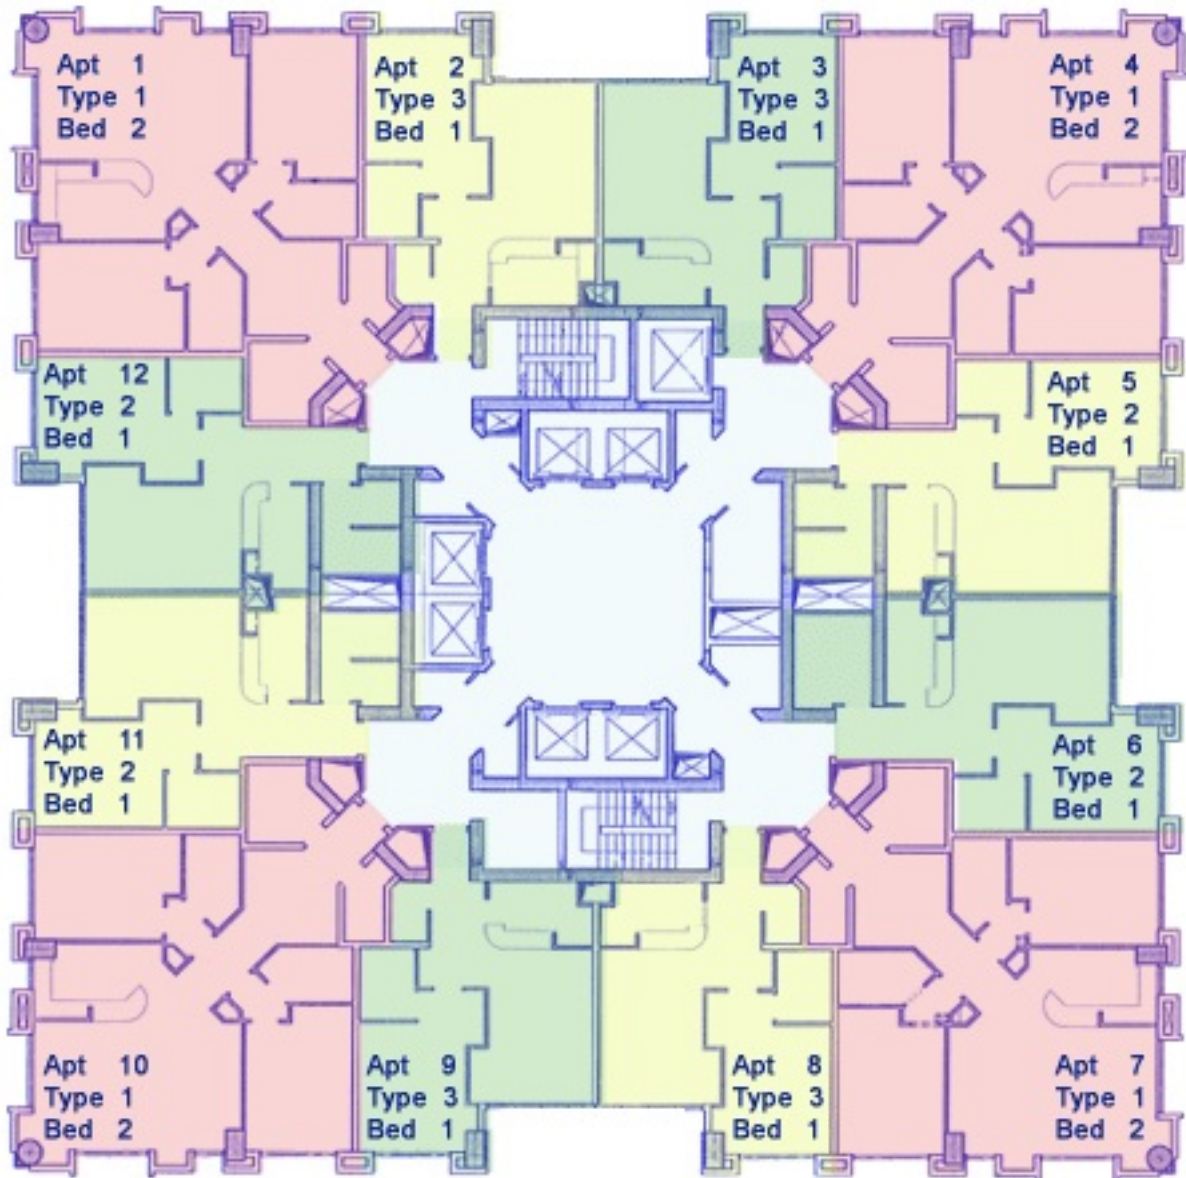

Type 1 - Two Bedroom - Total Area: 1,431 Sq.Ft.

ARABIAN SEA FACING

DUBAI MARINA FACING

MEDIA CITY FACING

GOLF COURSE FACING

ARABIAN SEA FACING

DUBAI MARINA FACING

MEDIA CITY FACING

GOLF COURSE FACING