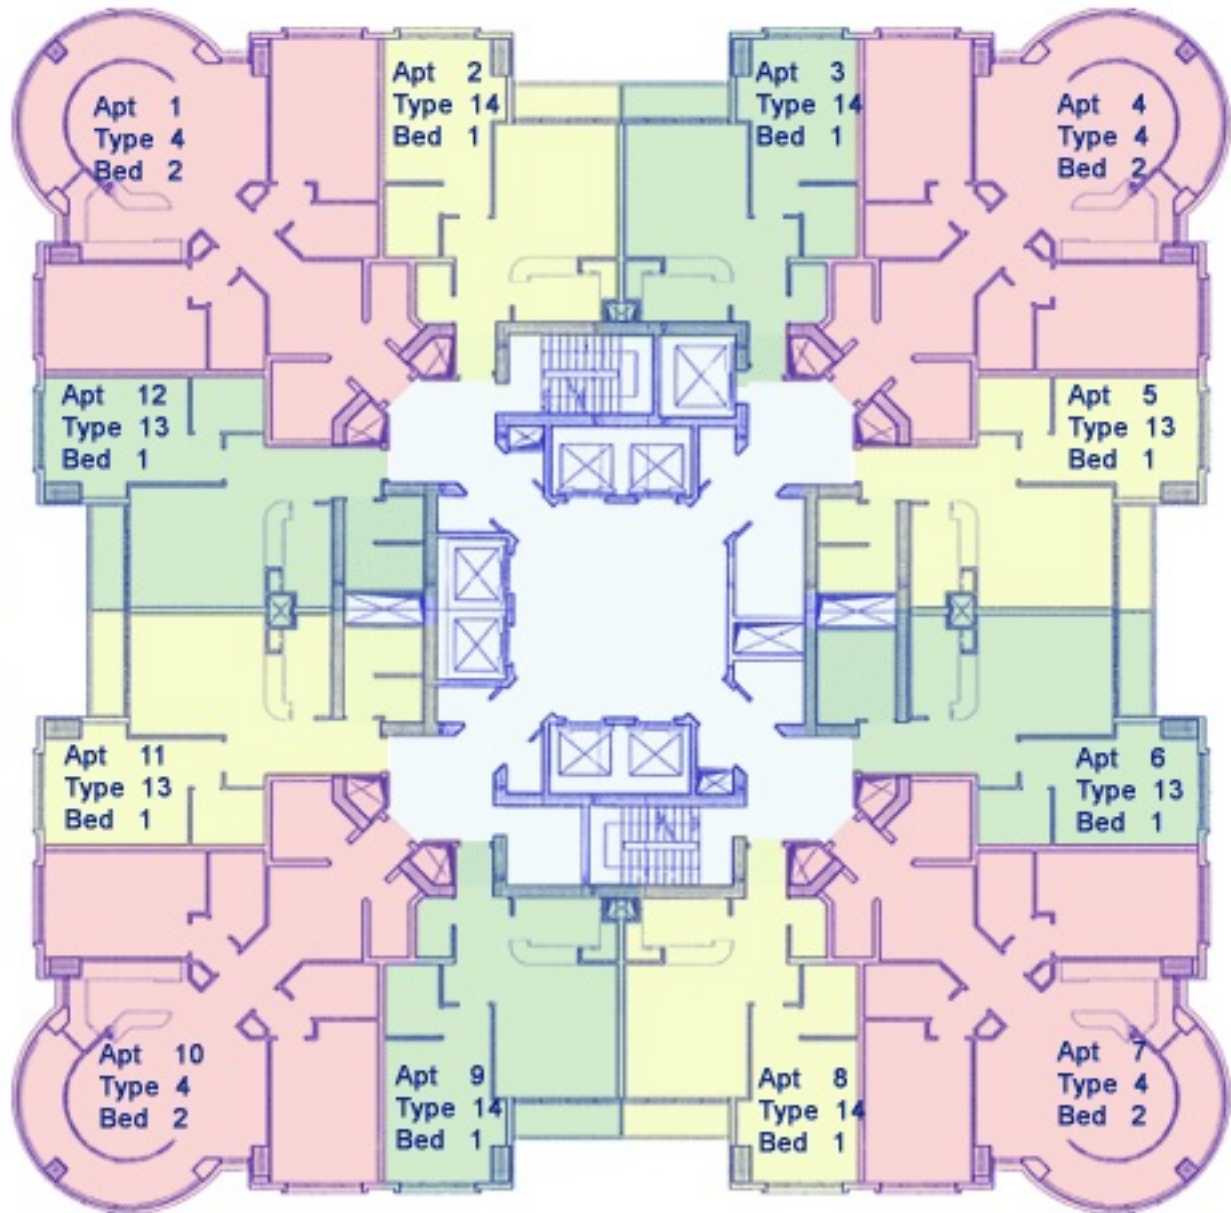

ARABIAN SEA FACING

DUBAI MARINA FACING

MEDIA CITY FACING

GOLF COURSE FACING