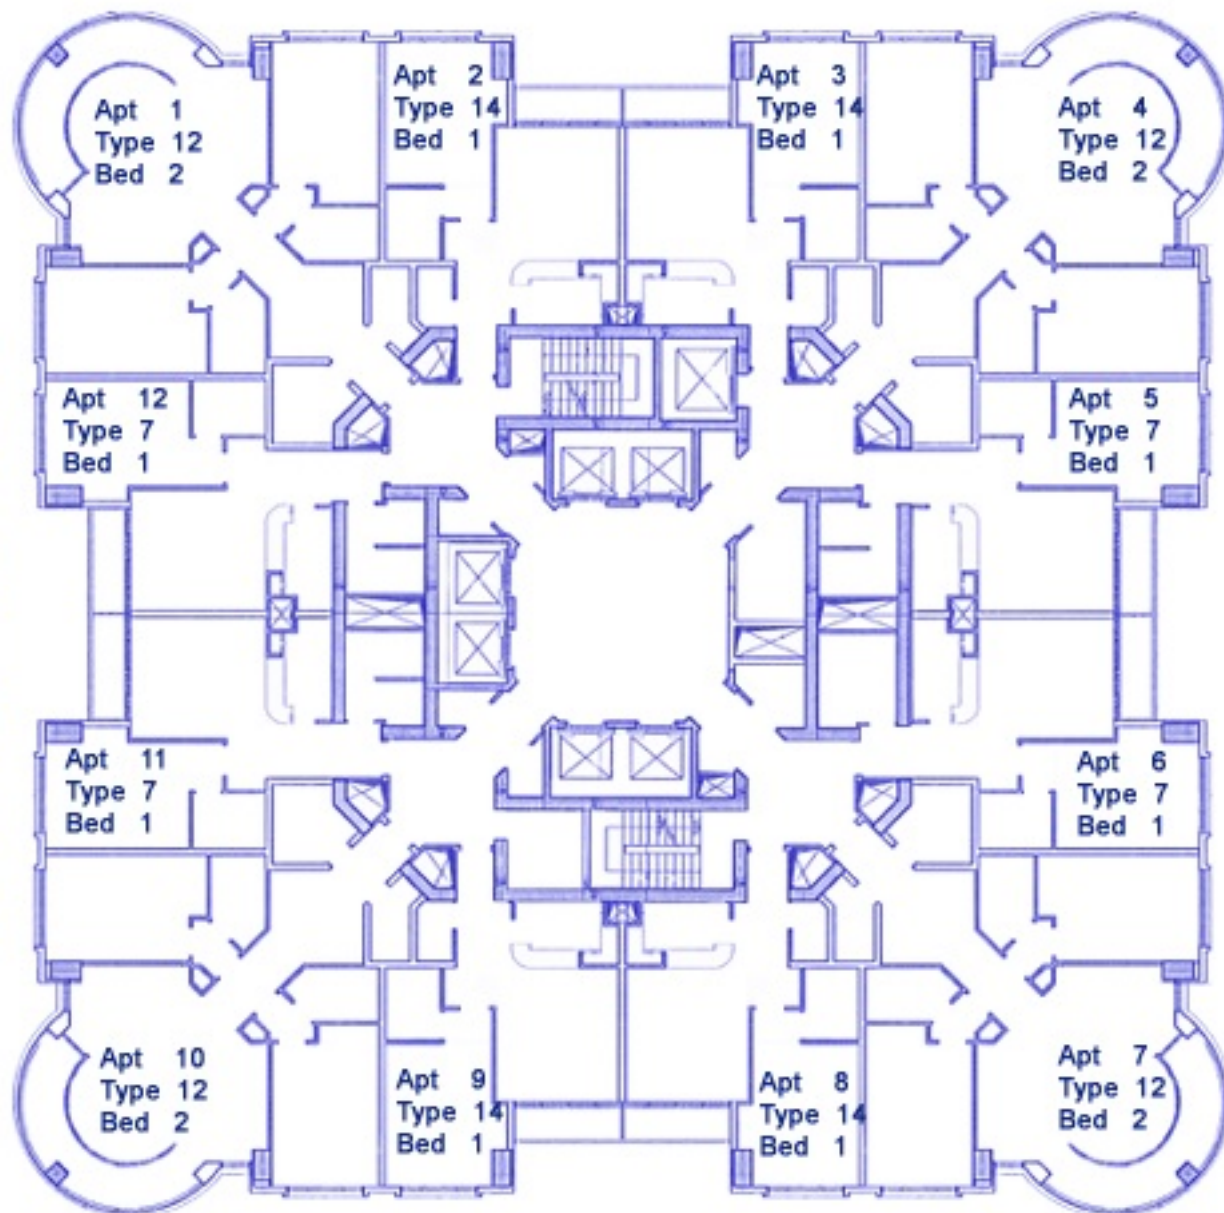

Type 14 - One Bedroom - Apartment Area: 699 Sq.Ft.,
Balcony Area: 53 Sq.Ft., Total Area: 752 Sq.Ft.

ARABIAN SEA FACING

GOLF COURSE FACING

ARABIAN SEA FACING

DUBAI MARINA FACING

MEDIA CITY FACING

GOLF COURSE FACING