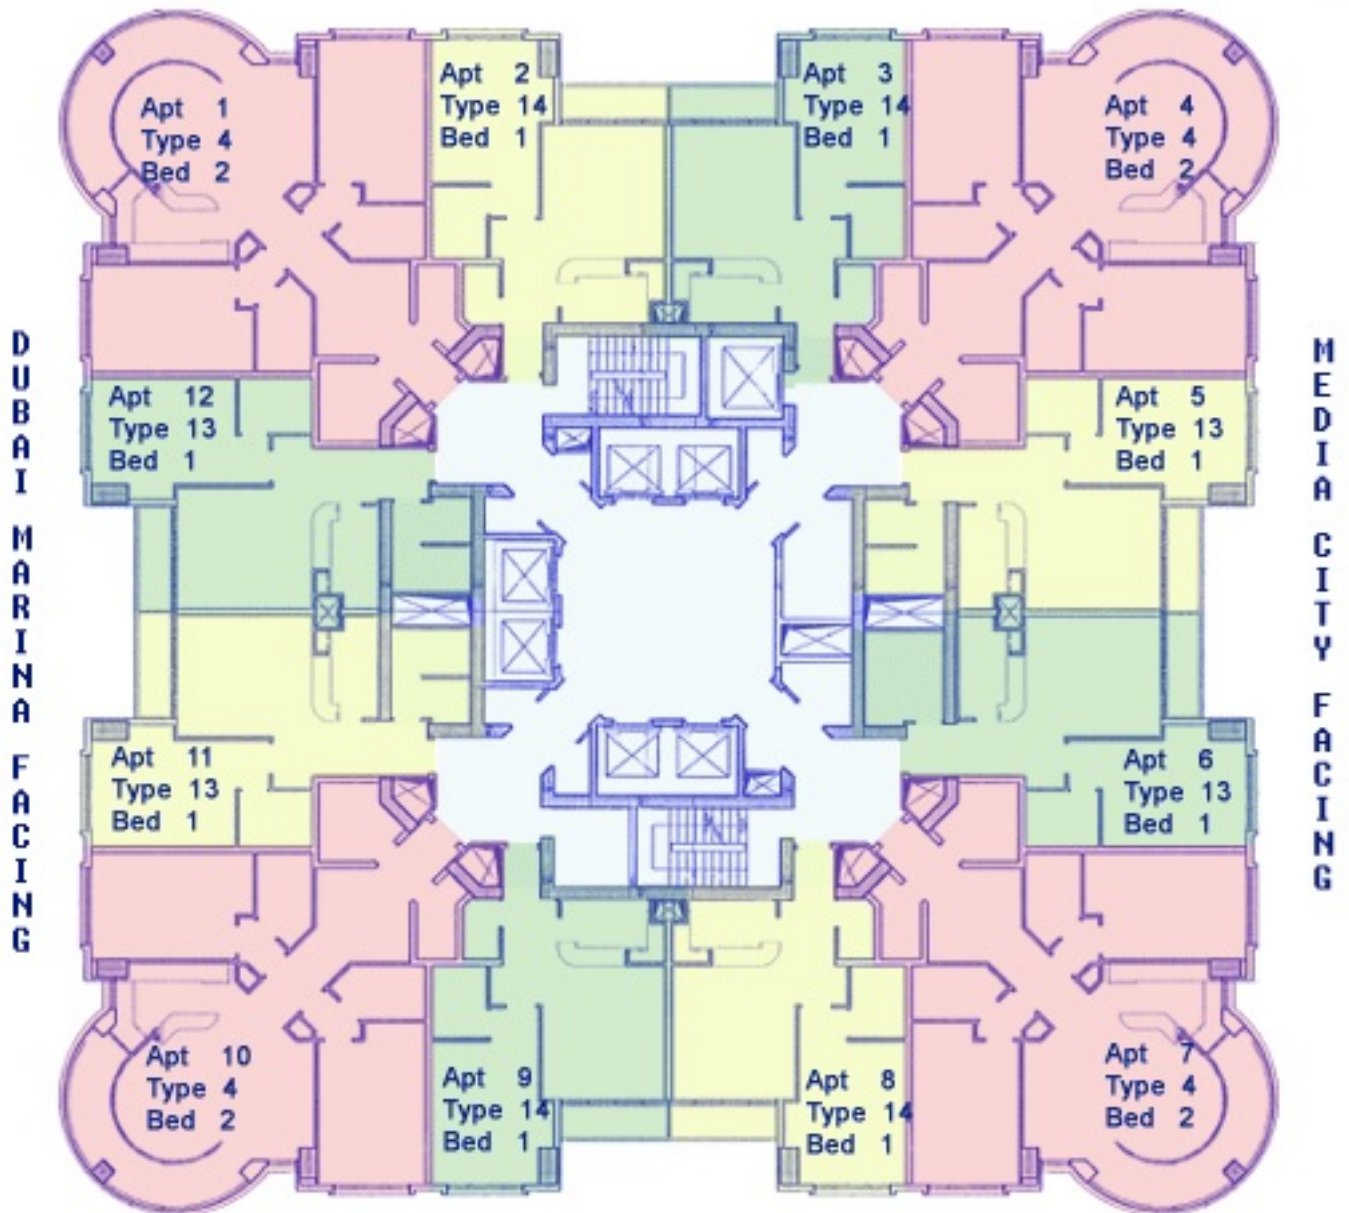

Type 14 - One Bedroom - Apartment Area: 699 Sq.Ft.,
Balcony Area: 53 Sq.Ft., Total Area: 752 Sq.Ft.

ARABIAN SEA FACING

GOLF COURSE FACING

ARABIAN SEA FACING

DUBAI MARINA FACING

MEDIA CITY FACING

GOLF COURSE FACING