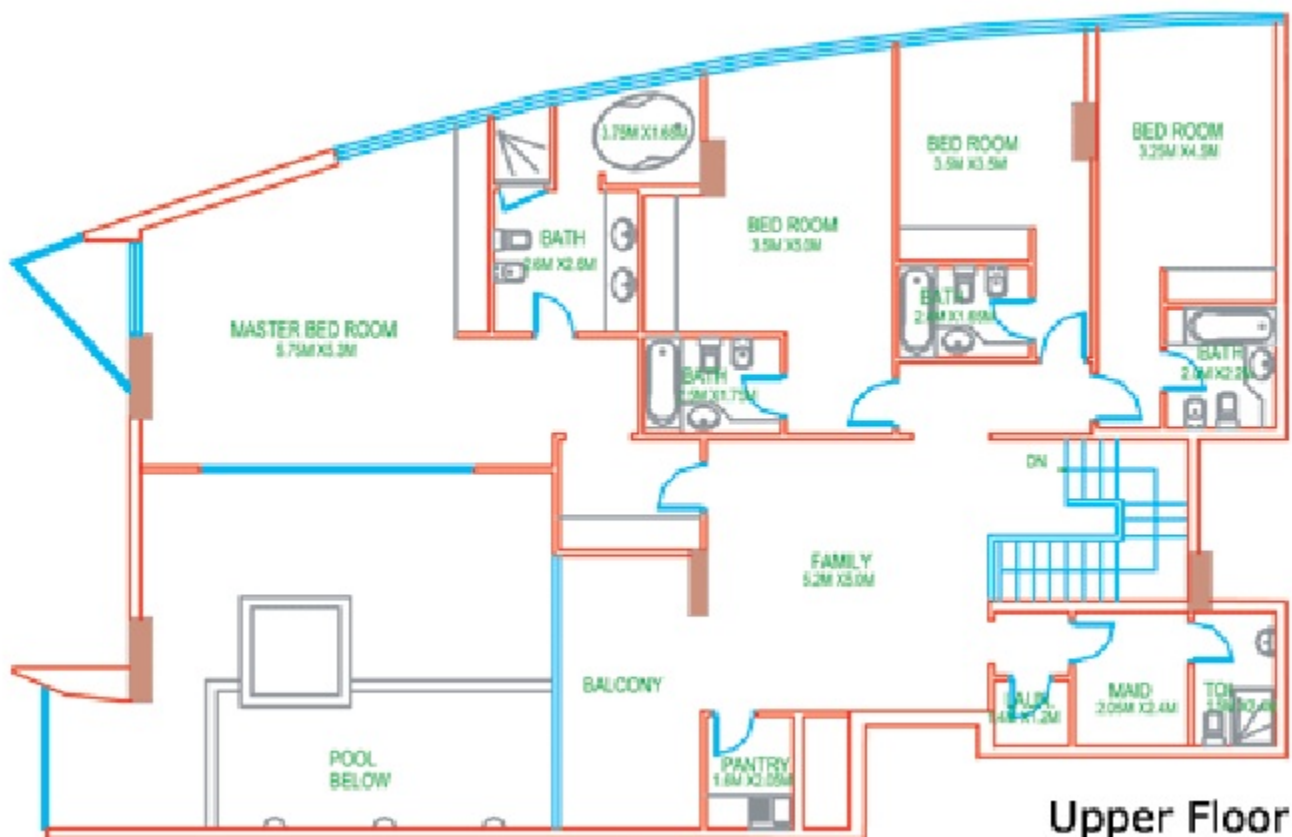

# Floor Type VII ( Penthouse ), Floor No. 39 & 40

Jumeriah Lake View

Jumeriah Island View

	4 Bedroom Penthouse
---	---------------------

Jumeriah Lake View

Jumeriah Island View

	4 Bedroom Penthouse
---	---------------------

# 4 Bedroom Penthouse

Apt No.: 01- Total Area: 5,196 Sq.Ft.

Apt No.: 02- Total Area: 5,349 Sq.Ft.

Apt No.: 03- Total Area: 5,187 Sq.Ft.

Apt No.: 04- Total Area: 5,328 Sq.Ft.

Lower Floor

Upper Floor