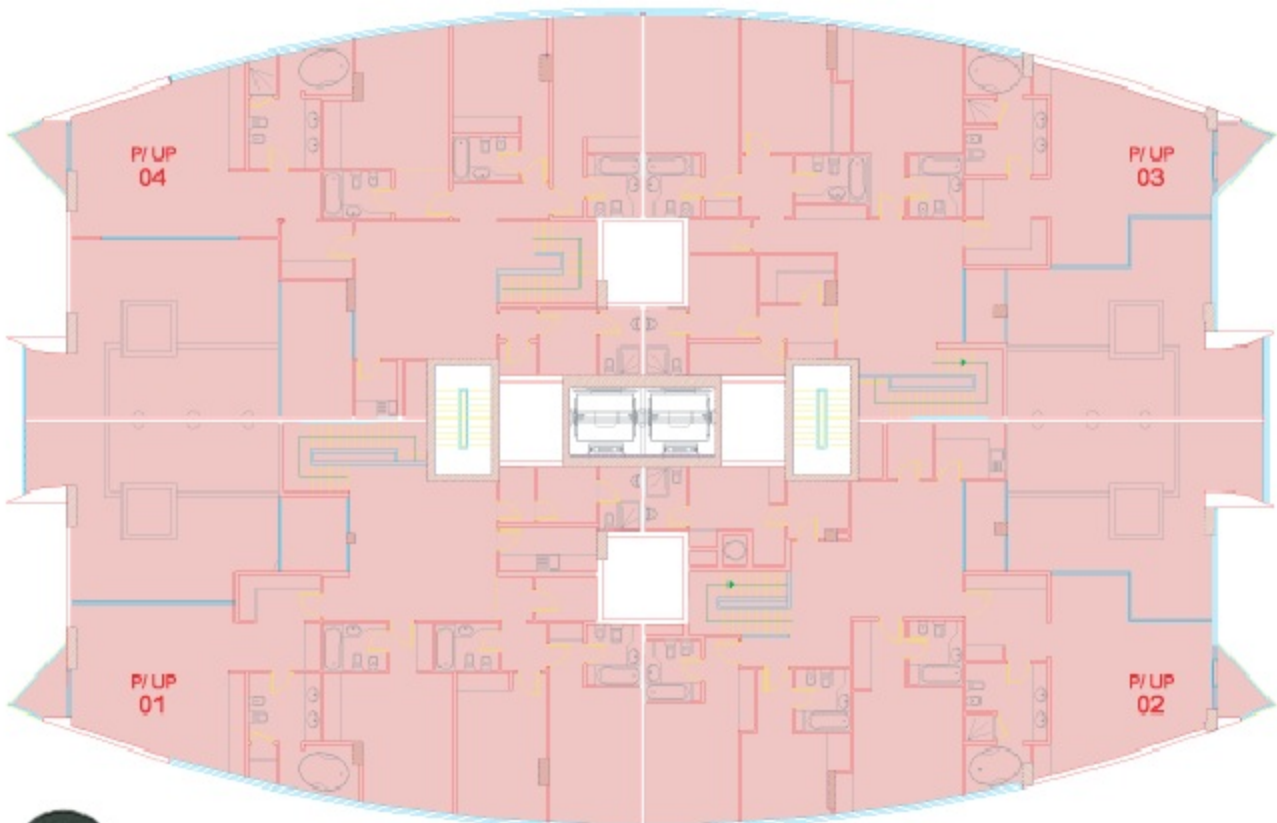

# Floor Type VII ( Penthouse ), Floor No. 39 & 40

Jumeriah Lake View

Jumeriah Island View

	4 Bedroom Penthouse
---	---------------------

Jumeriah Lake View

Jumeriah Island View

	4 Bedroom Penthouse
---	---------------------

# 4 Bedroom Penthouse

Apt No.: 01- Total Area: 5,196 Sq.Ft.

Apt No.: 02- Total Area: 5,349 Sq.Ft.

Apt No.: 03- Total Area: 5,187 Sq.Ft.

Apt No.: 04- Total Area: 5,328 Sq.Ft.

Lower Floor

Upper Floor