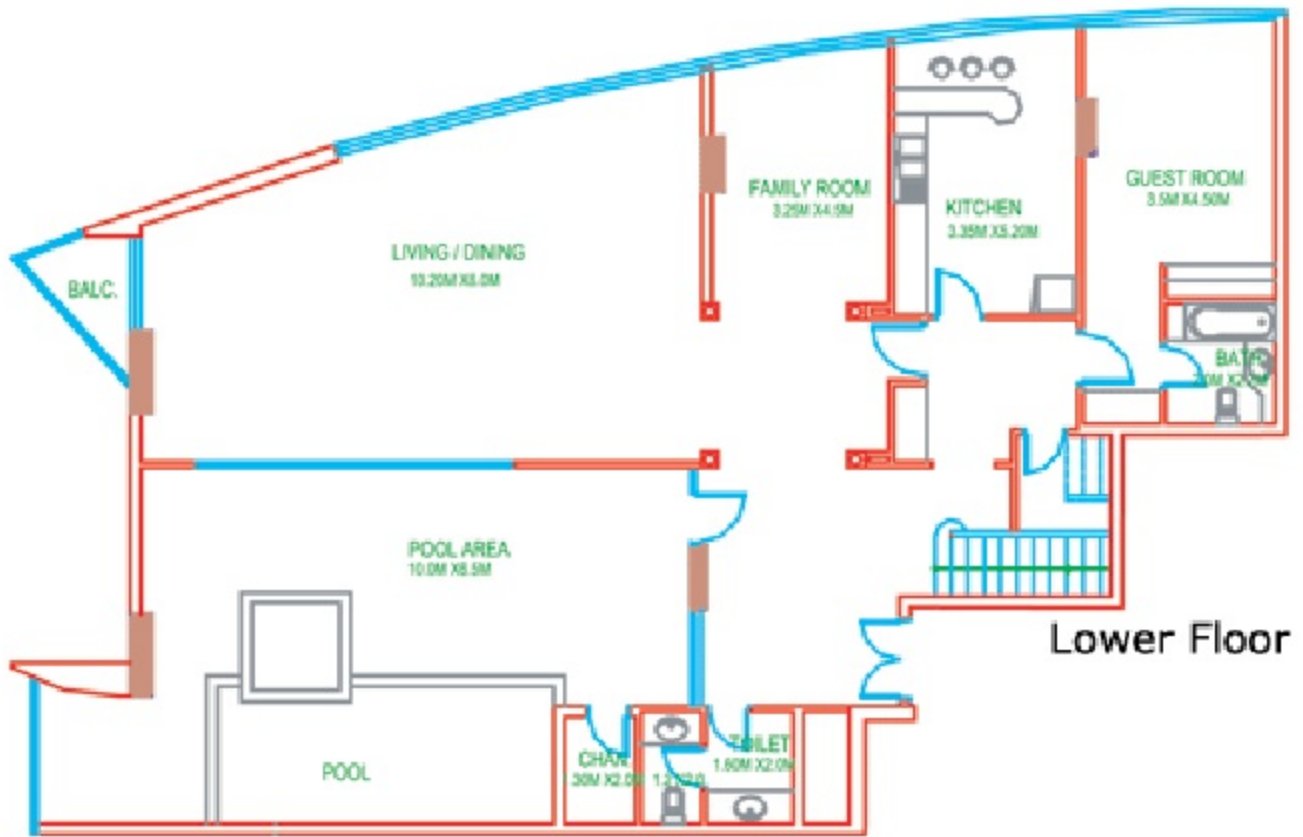

# Floor Type VII ( Penthouse ), Floor No. 39 & 40

Jumeriah Lake View

Jumeriah Island View

	4 Bedroom Penthouse
---	---------------------

Jumeriah Lake View

Jumeriah Island View

	4 Bedroom Penthouse
---	---------------------

# 4 Bedroom Penthouse

Apt No.: 01- Total Area: 5,196 Sq.Ft.

Apt No.: 02- Total Area: 5,349 Sq.Ft.

Apt No.: 03- Total Area: 5,187 Sq.Ft.

Apt No.: 04- Total Area: 5,328 Sq.Ft.

Lower Floor

Upper Floor