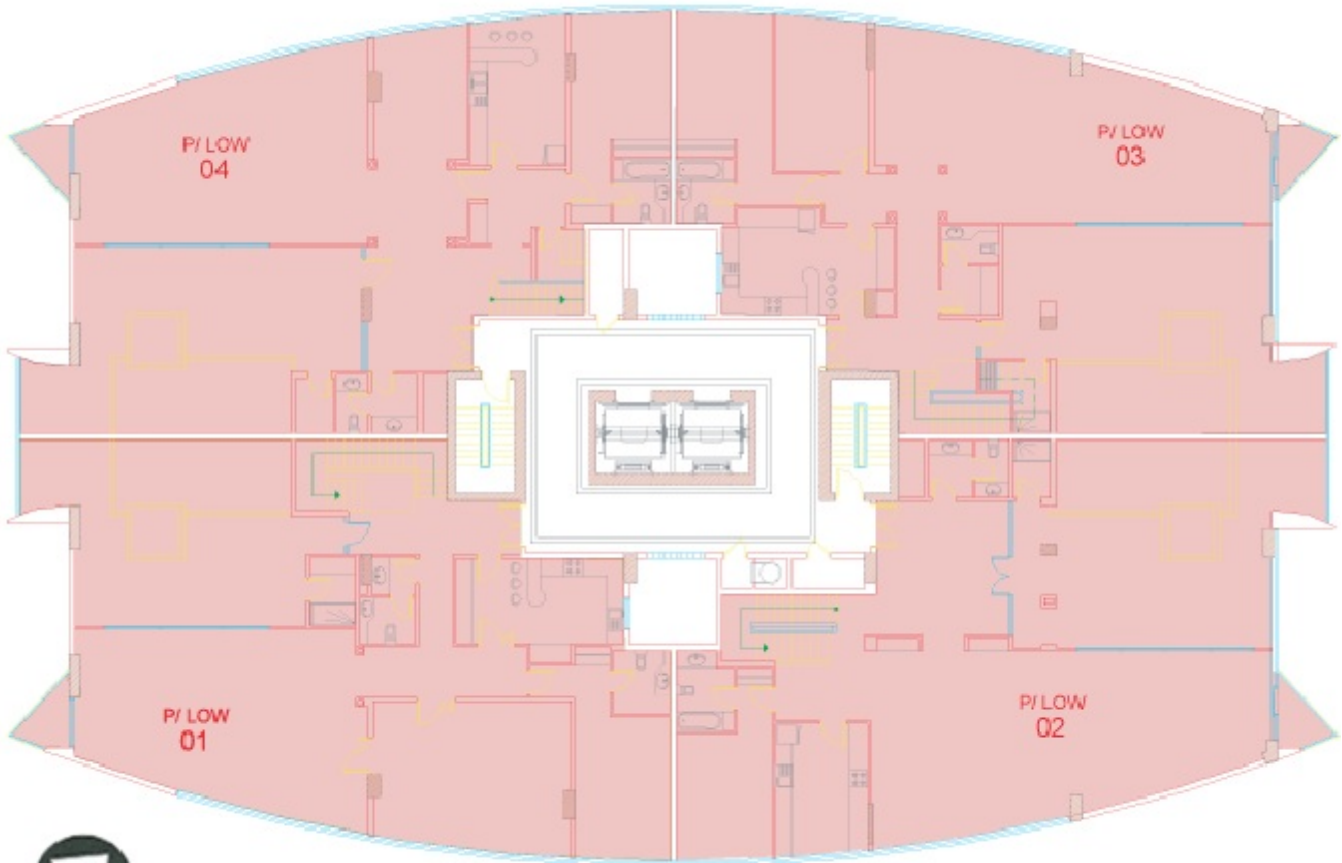

# Floor Type VII ( Penthouse ), Floor No. 39 & 40

Jumeriah Lake View

Jumeriah Island View

	4 Bedroom Penthouse
---	---------------------

Jumeriah Lake View

Jumeriah Island View

	4 Bedroom Penthouse
---	---------------------

# 4 Bedroom Penthouse

Apt No.: 01- Total Area: 5,196 Sq.Ft.

Apt No.: 02- Total Area: 5,349 Sq.Ft.

Apt No.: 03- Total Area: 5,187 Sq.Ft.

Apt No.: 04- Total Area: 5,328 Sq.Ft.

Lower Floor

Upper Floor