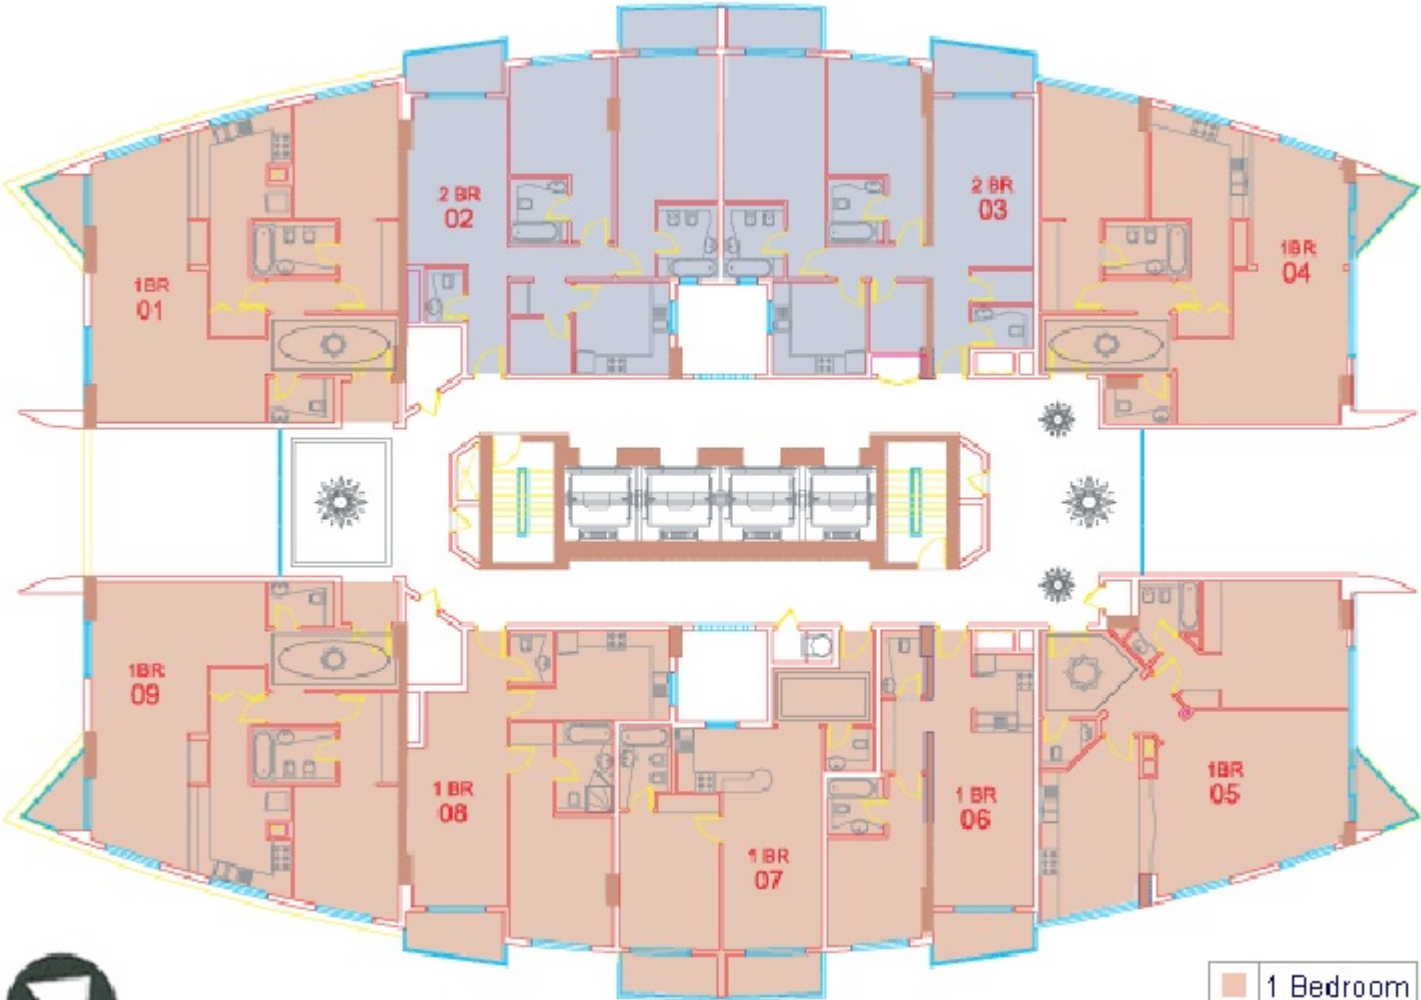

Floor Type IV ( Oasis Floors ), Floor No. 9, 24, 25, 27, 28

Jumeriah Lake View

1 Bedroom
2 Bedroom

Jumeriah Island View

One Bedroom Apartment

Apt No.: 01 - Total Area: 1,181 Sq.Ft.

Apt No.: 09- Total Area: 1,183 Sq.Ft.

Two Bedroom Apartment  
Apt No.: 02 - Total Area: 1,190 Sq.Ft.

Two Bedroom Apartment  
Apt No.: 03 - Total Area: 1,205 Sq.Ft.

One Bedroom Apartment  
Apt No.: 04 - Total Area: 1,174 Sq.Ft.

One Bedroom Apartment  
Apt No.: 05 - Total Area: 1,158 Sq.Ft.

One Bedroom Apartment  
Apt No.: 06- Total Area: 714 Sq.Ft.

One Bedroom Apartment  
Apt No.: 07 - Total Area: 810 Sq.Ft.

One Bedroom Apartment  
Apt No.: 08- Total Area: 841 Sq.Ft.