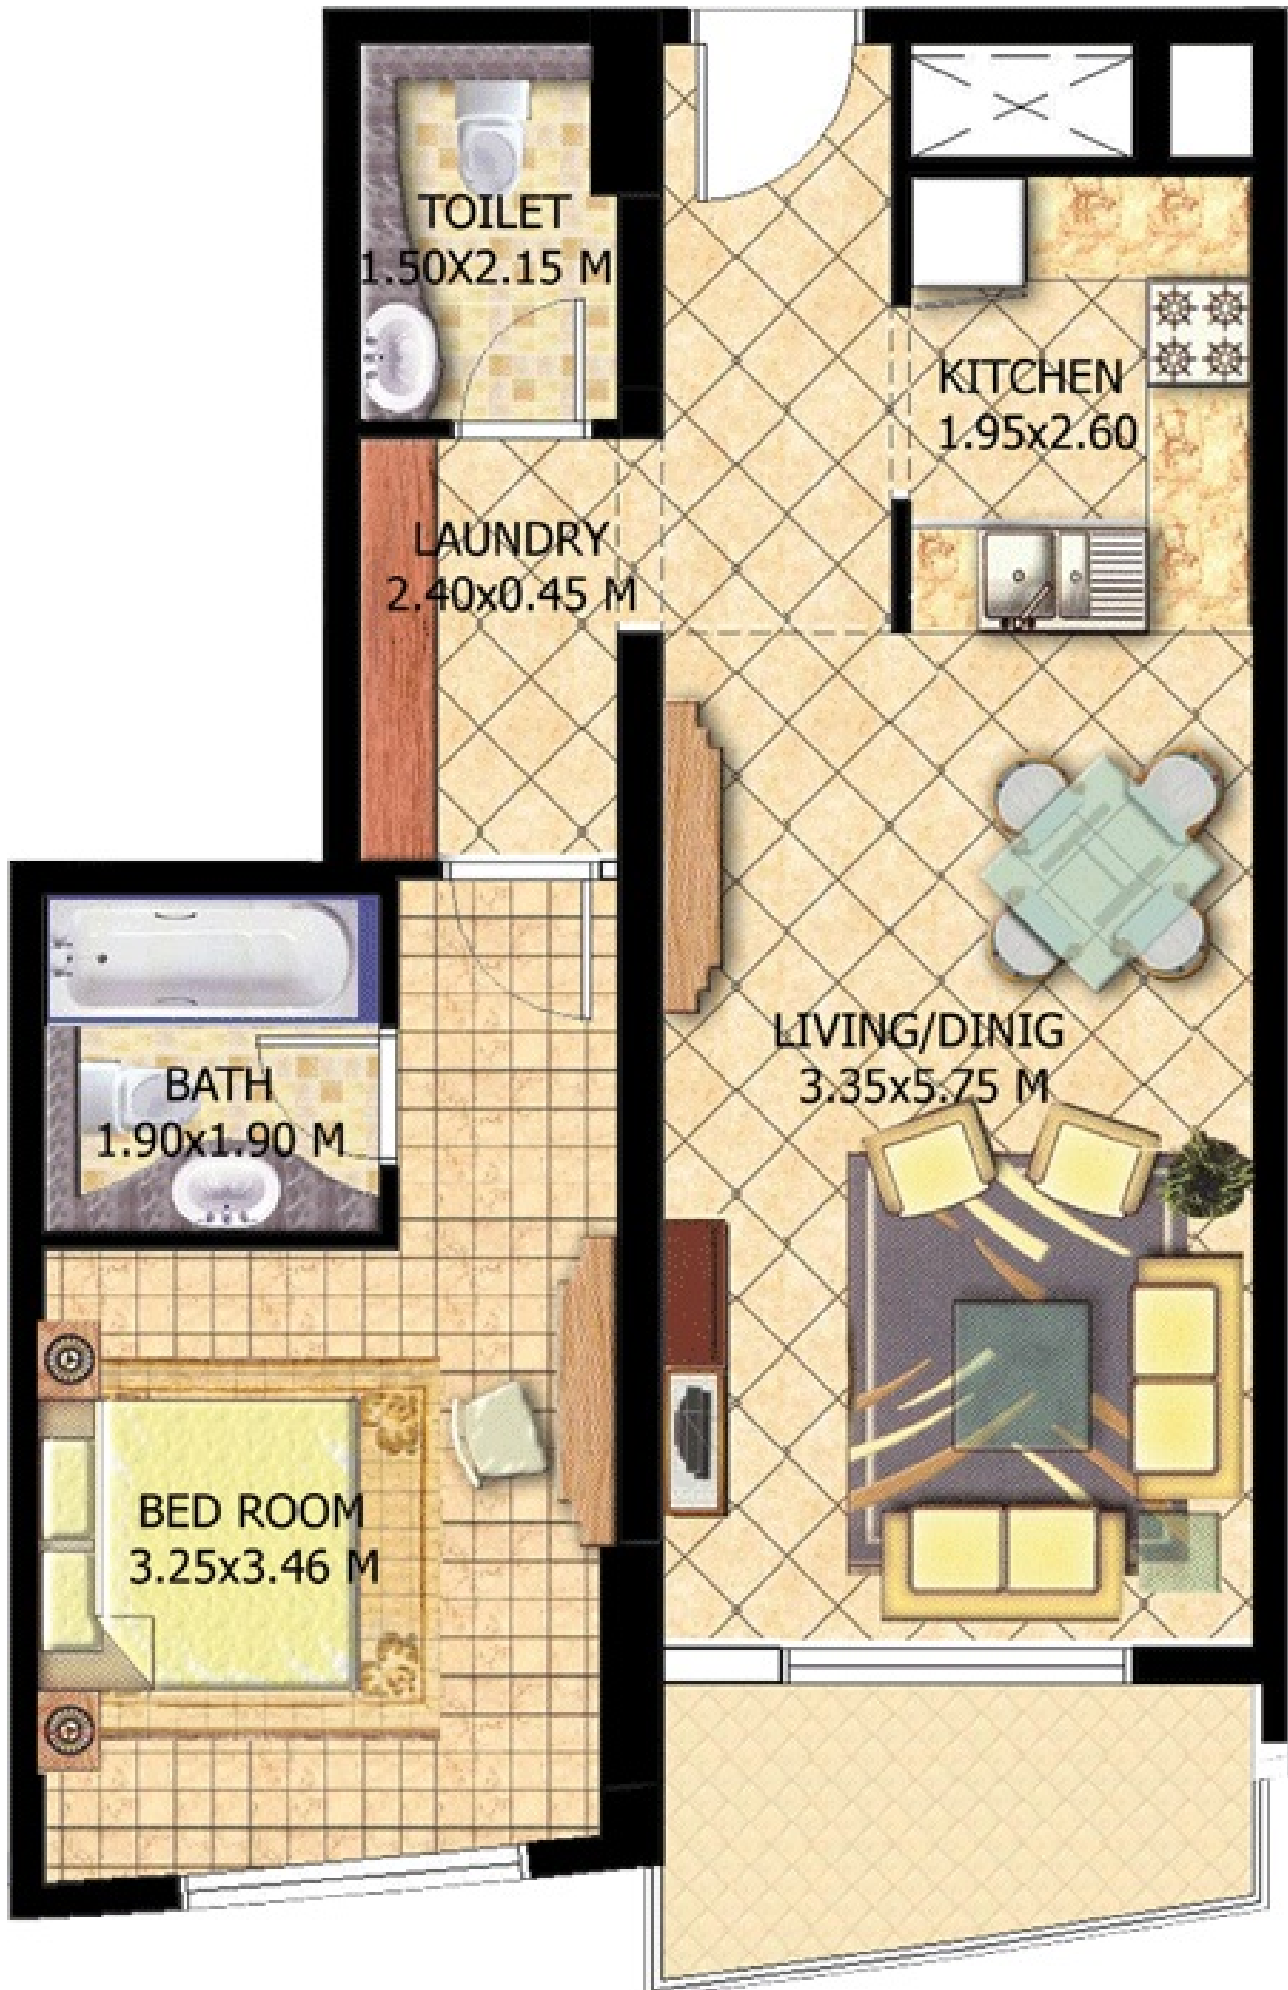

Floor Type IV ( Oasis Floors ), Floor No. 9, 24, 25, 27, 28

Jumeriah Lake View

1 Bedroom
2 Bedroom

Jumeriah Island View

One Bedroom Apartment

Apt No.: 01 - Total Area: 1,181 Sq.Ft.

Apt No.: 09- Total Area: 1,183 Sq.Ft.

Two Bedroom Apartment  
Apt No.: 02 - Total Area: 1,190 Sq.Ft.

Two Bedroom Apartment  
Apt No.: 03 - Total Area: 1,205 Sq.Ft.

One Bedroom Apartment  
Apt No.: 04 - Total Area: 1,174 Sq.Ft.

One Bedroom Apartment  
Apt No.: 05 - Total Area: 1,158 Sq.Ft.

One Bedroom Apartment  
Apt No.: 06- Total Area: 714 Sq.Ft.

One Bedroom Apartment  
Apt No.: 07 - Total Area: 810 Sq.Ft.

One Bedroom Apartment  
Apt No.: 08- Total Area: 841 Sq.Ft.