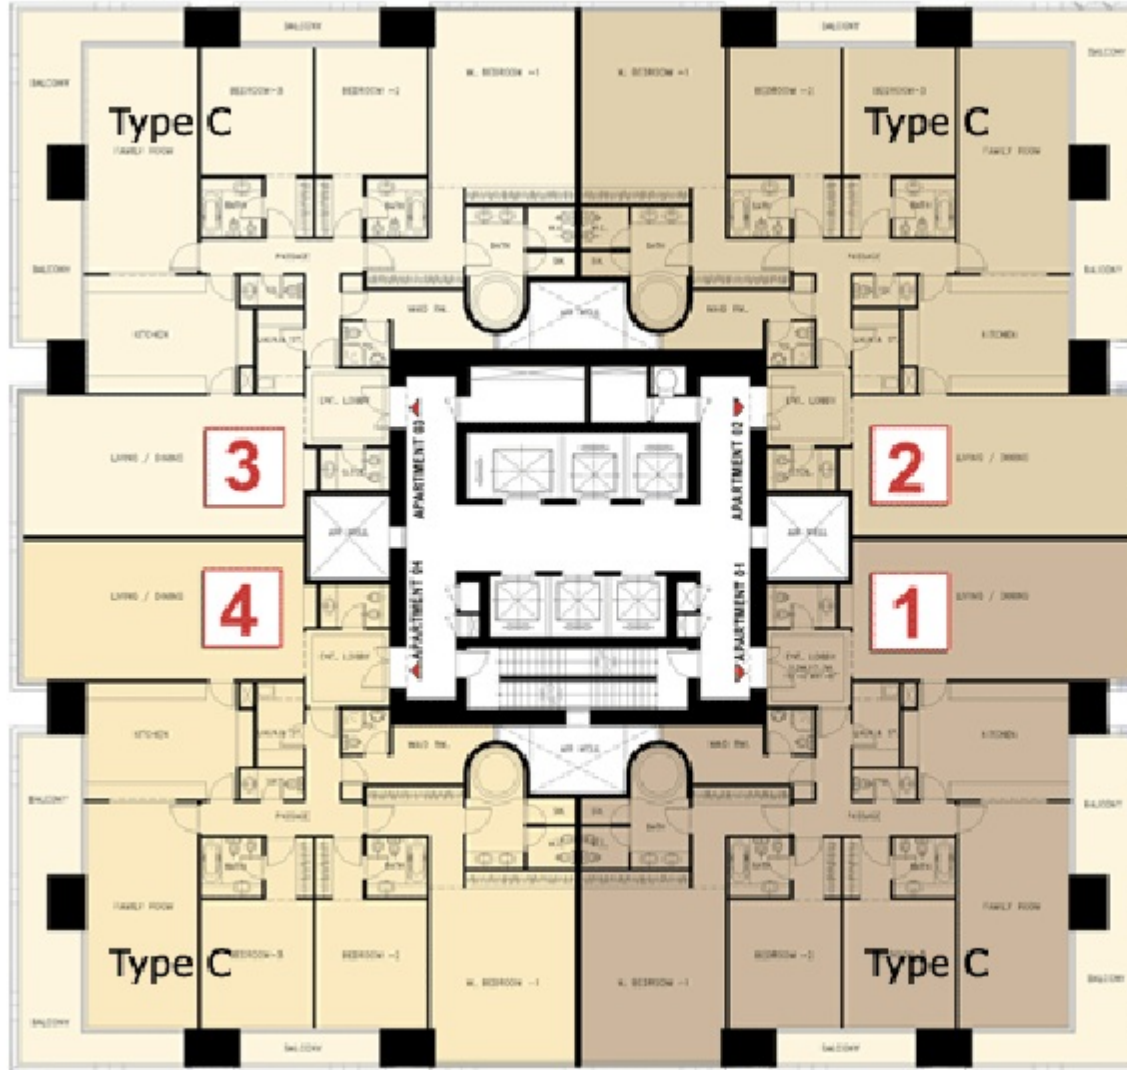

Apt. area: 3,885 Sq.Ft.

Apt. area: 3,885 Sq.Ft.

Apt. area: 3,885 Sq.Ft.

Apt. area: 3,885 Sq.Ft.

All Apts. are Three Bedrooms