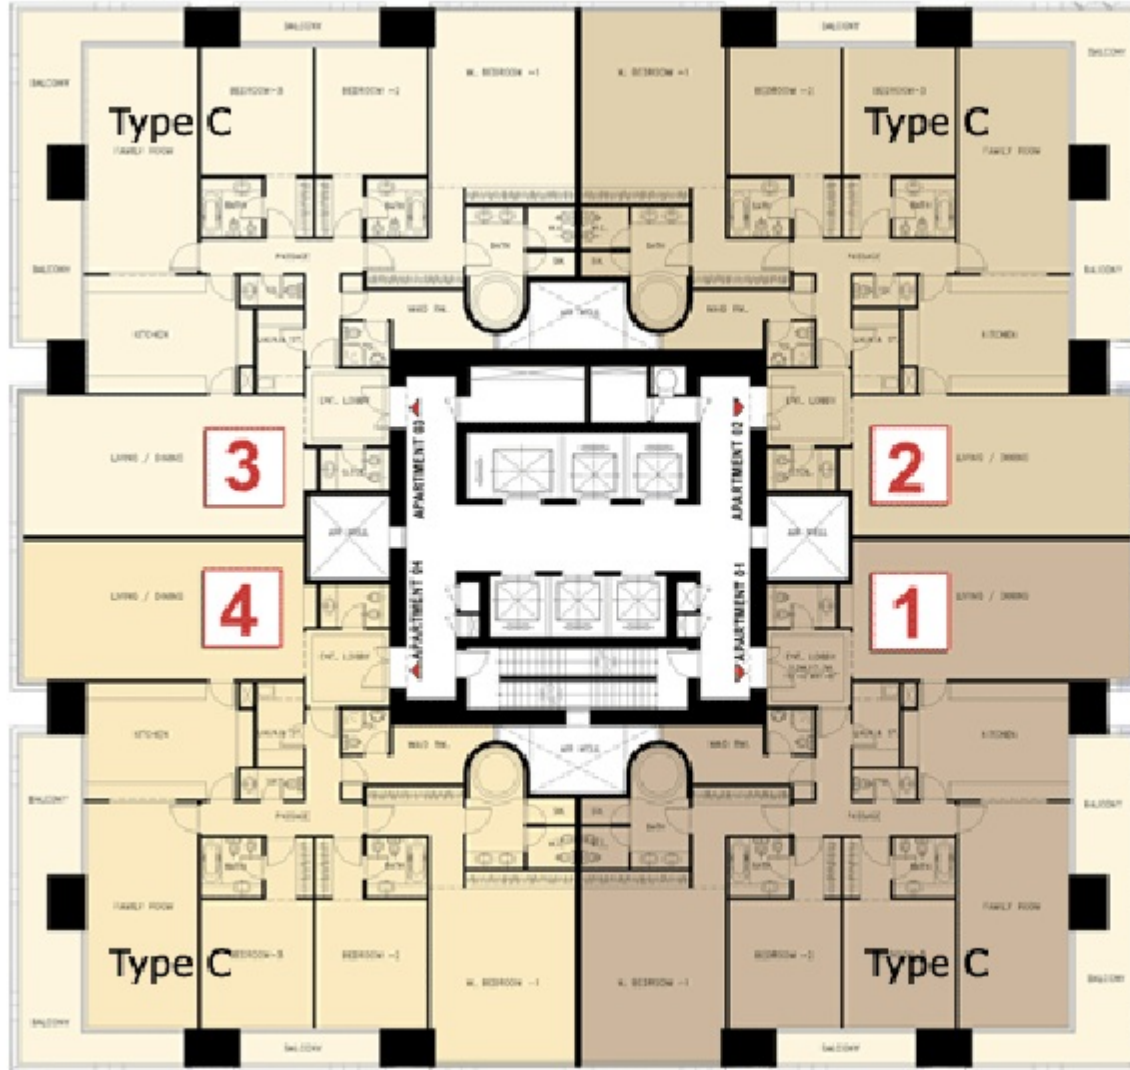

Type C - Three Bedroom - Total Area: 3,885 Sq.Ft.

Apt. area: 3,885 Sq.Ft.

Apt. area: 3,885 Sq.Ft.

Apt. area: 3,885 Sq.Ft.

Apt. area: 3,885 Sq.Ft.

All Apts. are Three Bedrooms