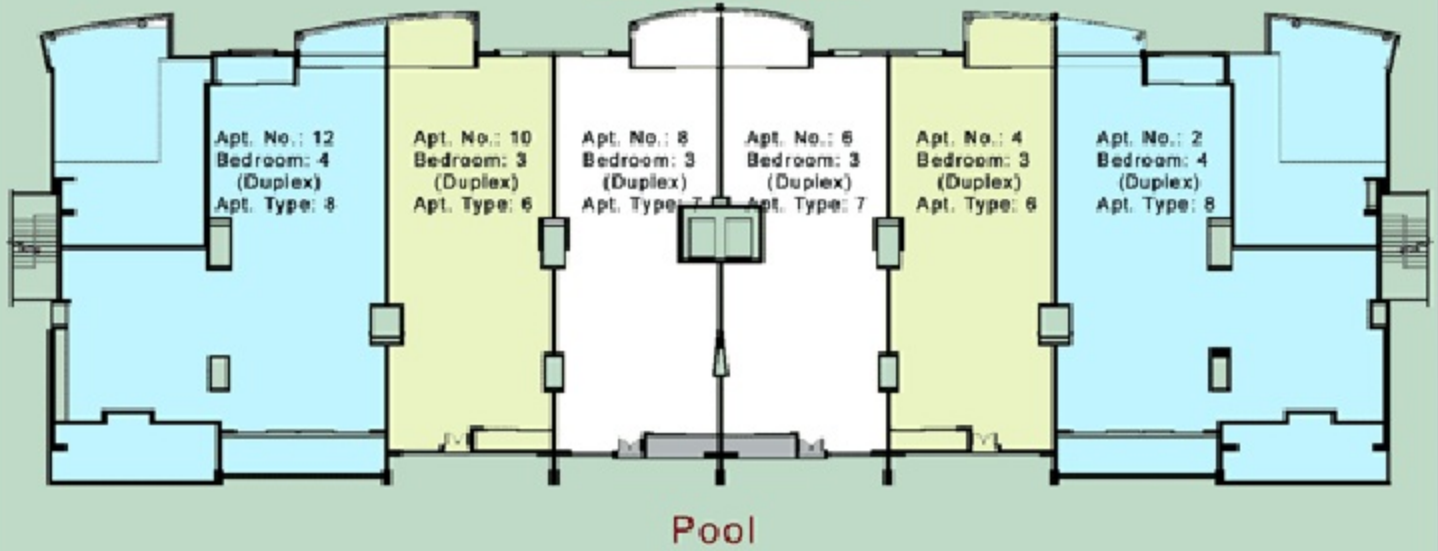

Apartment Area: 3369 Sq.Ft., Balcony: 228 Sq.Ft.,
Terrace: 1018 Sq.Ft. Total: 4616 Sq.Ft.

Upper Floor

Lower Floor

Level 5

Upper Floor

Sea & Marina

Lower Floor

Sea & Marina