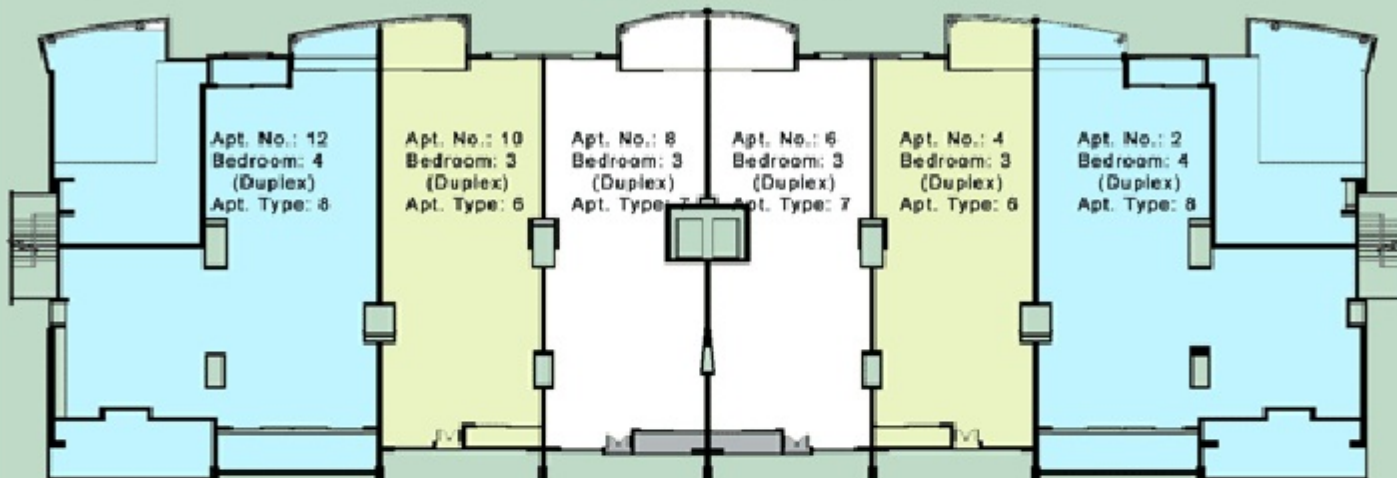

Level 5

Upper Floor

Sea & Marina